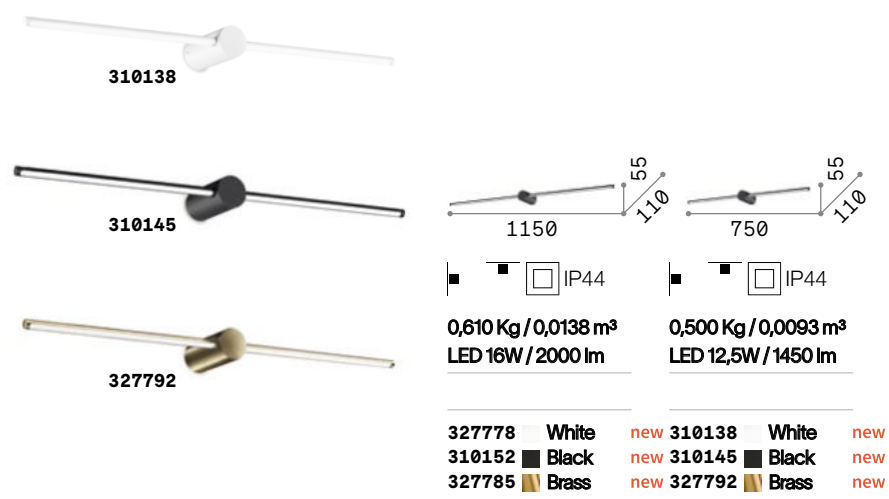

Filo new

Powder coated or plated aluminum base and frame. Matt opal polycarbonate diffuser, 45° reclined. Finishes: white, black, brushed brass.

LED LED source 3000 K, 20.000 h life.

IP44 Protection degree IP44.

 P. 078  P. 472  P. 530

Theo new

Powder coated aluminum base and frame. Shiny opal polycarbonate diffuser. Finishes: white, black

LED LED source 3000 K, 30.000 h life.