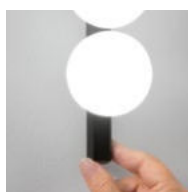

328270

313252

328287

Ping Pong new

Metal frame finished with powder paint. Diffusers with satin clear acrylic spheres. Integrated driver. Finishes: white, black, brushed brass.

LED LED source 3000 K, 50.000 h life.

IP20

0,540 Kg / 0,0021 m³
LED 6W / 500 lm

328270 White new
313252 Black new
328287 Brass new

 P. 348  P. 488  P. 533

Binomio new

Metal frame. White acid-etched blown glass diffusers with screw fastening. Finishes: white, black, brushed brass.