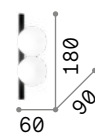

328270

313252

328287

Ping Pong new

Metal frame finished with powder paint. Diffusers with satin clear acrylic spheres. Integrated driver. Finishes: white, black, brushed brass.

LED LED source 3000 K, 50.000 h life.

IP20

0,540 Kg / 0,0021 m³
LED 6W / 500 lm

328270 White new
313252 Black new
328287 Brass new

 P. 348  P. 488  P. 533

Binomio new

Metal frame. White acid-etched blown glass diffusers with screw fastening. Finishes: white, black, brushed brass.