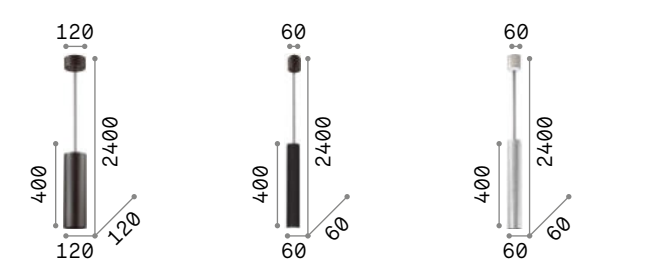

# Look new

Metal ceiling rose and diffuser with different finishes. Power cable coated with fabric adjustable in length. It fits replaceable bulbs. Faded chrome version with glass diffuser.

**LED** Bulbs LED GU10 7W and GU10 10W 3000 K included.

IP20 <b>2,950 Kg / 0,0092 m³</b> GU10 max 1x 50W	IP20 <b>0,990 Kg / 0,0029 m³</b> GU10 max 1x 28W	IP20 <b>0,990 Kg / 0,0029 m³</b> GU10 max 1x 28W
--	--	--

- |                |   |   |
|----------------|---|---|
| 158723 ■ Black | 104935 White<br>104942 Chrome<br>104928 Black | 194806 Clear<br>141800 Silver<br>313894 Nickel <span style="color: red;">new</span><br>141817 Gold<br>259239 Brass<br>141794 Ant. Brass<br>141855 Copper<br>170589 Coffee |
|----------------|---|---|