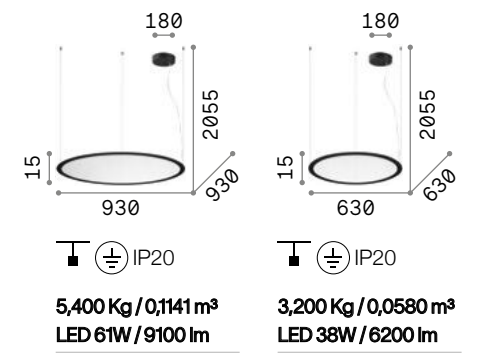

# Orbit new

Matt varnished aluminum ceiling cap and frame. Coaxial clear PVC cables. Clear acrylic diffuser with texture obtained with laser. Finishes: white, black.

**LED** LED source 3000 K, 50.000 h life.

**5,400 Kg / 0,1141 m<sup>3</sup>**  
**LED 61W / 9100 lm**

**3,200 Kg / 0,0580 m<sup>3</sup>**  
**LED 38W / 6200 lm**

**328003** White new **327990** White new  
**314037** Black new **314013** Black new