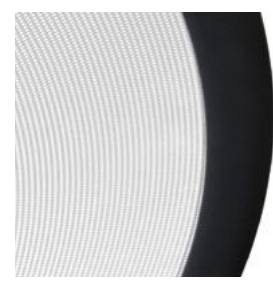

# Orbit new

Matt varnished aluminum ceiling cap and frame. Coaxial clear PVC cables. Clear acrylic diffuser with texture obtained with laser. Finishes: white, black.

**LED** LED source 3000 K, 50.000 h life.

**5,400 Kg / 0,1141 m<sup>3</sup>**  
**LED 61W / 9100 lm**

**3,200 Kg / 0,0580 m<sup>3</sup>**  
**LED 38W / 6200 lm**

**328003** White new **327990** White new  
**314037** Black new **314013** Black new