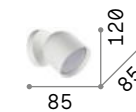

Gim

Powder painted aluminum frame. Rotating diffuser with satin acrylic screen. Integrated switch. Integrated LED source.

LED LED source 3000 K, 15.000 h life.

ON OFF Lamp with integrated switch.

IP20

0,450 Kg / 0,0034 m³
LED 6W / 530 lm

167152 ■ White
167121 ■ Black

Dodo ^{new}

Powder coated or plated metal base and body. Adjustable diffuser with replaceable LED source. Finishes: white, black, brushed brass.

LED Bulbs LED GX53 9W 3000 K included. Cod. 123936

IP20
0,930 Kg / 0,0035 m³
GX53 max 2x 15W

IP20
0,450 Kg / 0,0015 m³
GX53 max 1x 15W

314136 ■ White new 314105 ■ White new
327938 ■ Black new 314099 ■ Black new
327921 ■ Brass new 314129 ■ Brass new

3000 K
910 lm
123936