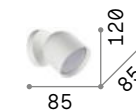

Gim

Powder painted aluminum frame. Rotating diffuser with satin acrylic screen. Integrated switch. Integrated LED source.

LED LED source 3000 K, 15.000 h life.

ON OFF Lamp with integrated switch.

IP20

0,450 Kg / 0,0034 m³
LED 6W / 530 lm

167152 ■ White
167121 ■ Black

Dodo ^{new}

Powder coated or plated metal base and body. Adjustable diffuser with replaceable LED source. Finishes: white, black, brushed brass.

LED Bulbs LED GX53 9W 3000 K included. Cod. 123936

IP20
0,930 Kg / 0,0035 m³
GX53 max 2x 15W

IP20
0,450 Kg / 0,0015 m³
GX53 max 1x 15W

314136 ■ White new 314105 ■ White new
327938 ■ Black new 314099 ■ Black new
327921 ■ Brass new 314129 ■ Brass new

3000 K
910 lm
123936