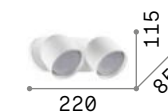

Gim

Powder painted aluminum frame. Rotating diffuser with satin acrylic screen. Integrated switch. Integrated LED source.

LED LED source 3000 K, 15.000 h life.

ON OFF Lamp with integrated switch.

IP20

0,450 Kg / 0,0034 m³
LED 6W / 530 lm

IP20
0,930 Kg / 0,0035 m³
GX53 max 2x 15W

IP20
0,450 Kg / 0,0015 m³
GX53 max 1x 15W

314136 ■ White new 314105 ■ White new
327938 ■ Black new 314099 ■ Black new
327921 ■ Brass new 314129 ■ Brass new

3000 K
910 lm
123936