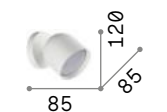

Gim

Powder painted aluminum frame. Rotating diffuser with satin acrylic screen. Integrated switch. Integrated LED source.

LED LED source 3000 K, 15.000 h life.

ON OFF Lamp with integrated switch.

IP20

0,450 Kg / 0,0034 m³
LED 6W / 530 lm

167152 ■ White
167121 ■ Black

Dodo ^{new}

Powder coated or plated metal base and body. Adjustable diffuser with replaceable LED source. Finishes: white, black, brushed brass.

LED Bulbs LED GX53 9W 3000 K included. Cod. 123936

IP20
0,930 Kg / 0,0035 m³
GX53 max 2x 15W

IP20
0,450 Kg / 0,0015 m³
GX53 max 1x 15W

314136 ■ White new 314105 ■ White new
327938 ■ Black new 314099 ■ Black new
327921 ■ Brass new 314129 ■ Brass new

3000 K
910 lm
123936