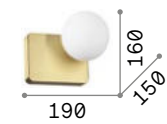

Pan

Diffuser composed of plated metal decorative tubes of different measures. Upward and downward light emission.

IP20

6,340 Kg / 0,0461 m³
E14 max 2 x 40W

208794 Gold

3000 K
470 lm

101224

P. 192

Penta ^{new}

Metal frame. White acid-etched blown glass diffusers with screw fastening. Finishes: brushed gold.

LED Bulbs LED G9 4W 3000 K included.
Cod. 209043

IP20

0,600 Kg / 0,0060 m³
G9 max 1 x 4W

314334 Gold ^{new}