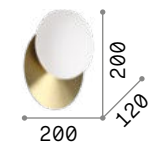

Pan

Diffuser composed of plated metal decorative tubes of different measures. Upward and downward light emission.

IP20

6,340 Kg / 0,0461 m³
E14 max 2 x 40W

208794 Gold

3000 K
470 lm

101224

P. 192

Penta ^{new}

Metal frame. White acid-etched blown glass diffusers with screw fastening. Finishes: brushed gold.

LED Bulbs LED G9 4W 3000 K included.
Cod. 209043

IP20

0,600 Kg / 0,0060 m³
G9 max 1 x 4W

314334 Gold ^{new}

3000 K
510 lm

305486

P. 352

Ninfea

Plated or powder-coated metal base. White acid-etched blown glass diffusers. Available finishes: white or satin brass.

LED Bulbs LED GX53 9W 3000 K included.
Cod. 123936

IP20