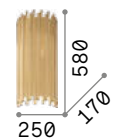

Pan

Diffuser composed of plated metal decorative tubes of different measures. Upward and downward light emission.

IP20

6,340 Kg / 0,0461 m³
E14 max 2 x 40W

208794 Gold

3000 K
470 lm

101224

P. 192

Penta ^{new}

Metal frame. White acid-etched blown glass diffusers with screw fastening. Finishes: brushed gold.

LED Bulbs LED G9 4W 3000 K included.
Cod. 209043

IP20

0,600 Kg / 0,0060 m³
G9 max 1 x 4W

314334 Gold ^{new}