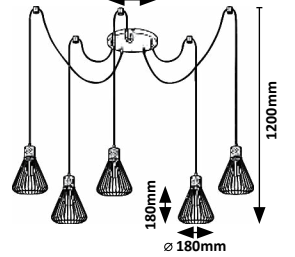

FARFALLE

WOOD

New

3147

160mm

180mm

∅ 100mm

80mm

3150

∅ 250mm

180mm

∅ 180mm

1200mm

3148

∅ 100mm

2780mm

∅ 180mm

3149

800mm

∅ 180mm

1200mm

3147 (M) (W)

⊗ E14 / 1x max. 25W
IP20
black/beech

5 998250 331478