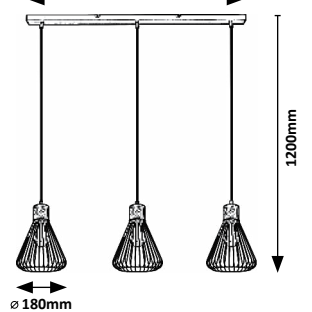

FARFALLE

WOOD

New

3147

160mm

180mm

∅ 100mm

80mm

3150

∅ 250mm

180mm

∅ 180mm

1200mm

3148

∅ 100mm

2780mm

∅ 180mm

3149

800mm

∅ 180mm

1200mm

3147 (M) (W)

⊗ E14 / 1x max. 25W
IP20
black/beech

5 998250 331478