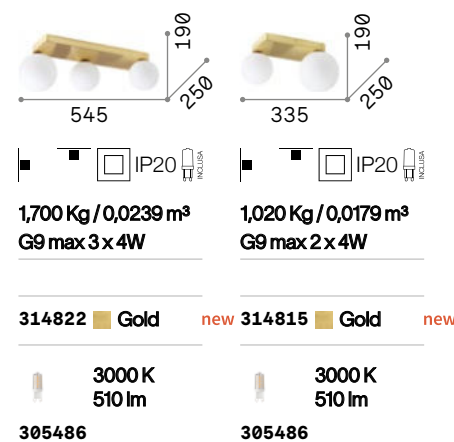

Penta new

Metal frame. White acid-etched blown glass diffusers with screw fastening. Finishes: brushed gold.

LED Bulbs LED G9 4W 3000 K included.
Cod. **209043**

Iride new

Matt varnished metal base and frame. Irregular opal polycarbonate diffuser. Finishes: white, black.

LED LED source 3000 K, 30.000 h life.