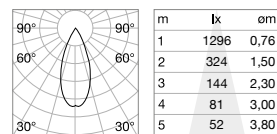

Light beam: ACCENT

CRI≥90 10W 38° 1000lm 3000K

CRI≥90 20W 38° 2000lm 3000K

592