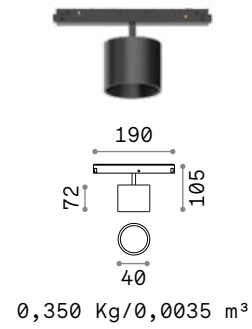

Ego Track Big

LED COB CITIZEN

Power	Beam	Control	Lumen	CCT	Finish	Code
10W	38°	On-Off	1000 lm	3000 K	White	327556
					Black	300764

new

new

LED COB CITIZEN

Power	Beam	Control	Lumen	CCT	Finish	Code
20W	38°	On-Off	2000 lm	3000 K	White	327549
					Black	316307