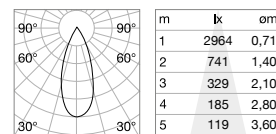

Light beam: ACCENT

CRI≥90 10W 38° 1000lm 3000K

CRI≥90 20W 38° 2000lm 3000K

592