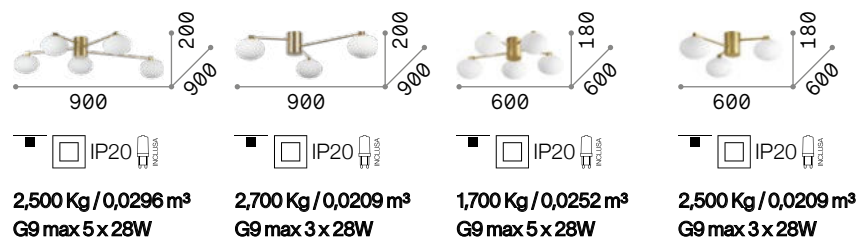

Hermes new

Plated metal base and frame. White blown acid-etched glass diffusers. Available finishes: white or satin brass.

LED Bulbs LED G9 4W 3000 K included. Cod. **209043**

2,500 Kg / 0,0296 m³
G9 max 5 x 28W

2,700 Kg / 0,0209 m³
G9 max 3 x 28W

1,700 Kg / 0,0252 m³
G9 max 5 x 28W

2,500 Kg / 0,0209 m³
G9 max 3 x 28W

316680 288277

316680 White	<small>new</small> 322674 White	<small>new</small> 322698 White	<small>new</small> 322667 White	<small>new</small>
288277 Brass	288260 Brass	316697 Brass	<small>new</small> 317007 Brass	<small>new</small>
305486	305486	305486	305486	
3000 K 510 lm	3000 K 510 lm	3000 K 510 lm	3000 K 510 lm	

Ninfea

Plated or powder-coated metal base. White acid-etched blown glass diffusers. Available finishes: white or satin brass.

LED Bulbs LED GX53 9W 3000 K included. Cod. **123936**

306957 293653

2,550 Kg / 0,0484 m³
GX53 max 3 x 15W

1,700 Kg / 0,0302 m³
GX53 max 2 x 15W

306964 White	306957 White
293660 Brass	293653 Brass
123936	123936
3000 K 910 lm	3000 K 910 lm

P. 443