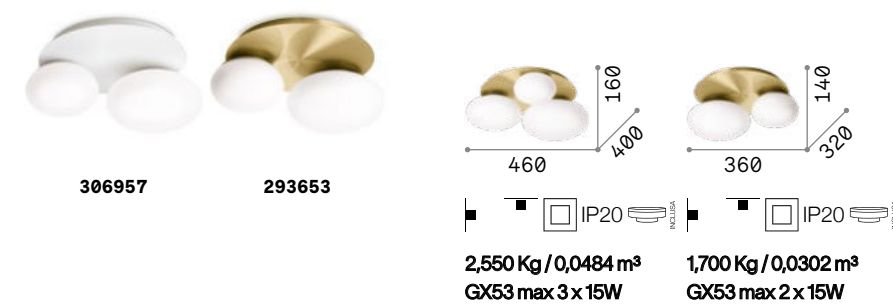

Hermes new

Plated metal base and frame. White blown acid-etched glass diffusers. Available finishes: white or satin brass.

LED Bulbs LED G9 4W 3000 K included. Cod. **209043**

2,500 Kg / 0,0296 m³
G9 max 5 x 28W

2,700 Kg / 0,0209 m³
G9 max 3 x 28W

1,700 Kg / 0,0252 m³
G9 max 5 x 28W

2,500 Kg / 0,0209 m³
G9 max 3 x 28W

316680 288277

316680 White	<small>new</small> 322674 White	<small>new</small> 322698 White	<small>new</small> 322667 White	<small>new</small>
288277 Brass	288260 Brass	316697 Brass	<small>new</small> 317007 Brass	<small>new</small>
305486	305486	305486	305486	
3000 K 510 lm	3000 K 510 lm	3000 K 510 lm	3000 K 510 lm	

Ninfea

Plated or powder-coated metal base. White acid-etched blown glass diffusers. Available finishes: white or satin brass.

LED Bulbs LED GX53 9W 3000 K included. Cod. **123936**

306957 293653

2,550 Kg / 0,0484 m³
GX53 max 3 x 15W