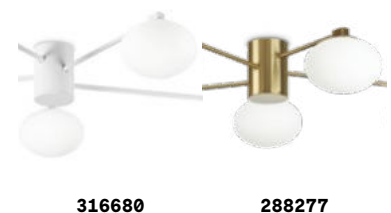

Hermes new

Plated metal base and frame. White blown acid-etched glass diffusers. Available finishes: white or satin brass.

LED Bulbs LED G9 4W 3000 K included. Cod. **209043**

2,500 Kg / 0,0296 m³
G9 max 5 x 28W

2,700 Kg / 0,0209 m³
G9 max 3 x 28W

1,700 Kg / 0,0252 m³
G9 max 5 x 28W

2,500 Kg / 0,0209 m³
G9 max 3 x 28W

316680 288277

316680 White	<small>new</small> 322674 White	<small>new</small> 322698 White	<small>new</small> 322667 White	<small>new</small>
288277 Brass	288260 Brass	316697 Brass	<small>new</small> 317007 Brass	<small>new</small>
305486	305486	305486	305486	
3000 K 510 lm	3000 K 510 lm	3000 K 510 lm	3000 K 510 lm	

Ninfea

Plated or powder-coated metal base. White acid-etched blown glass diffusers. Available finishes: white or satin brass.

LED Bulbs LED GX53 9W 3000 K included. Cod. **123936**

306957 293653

2,550 Kg / 0,0484 m³
GX53 max 3 x 15W