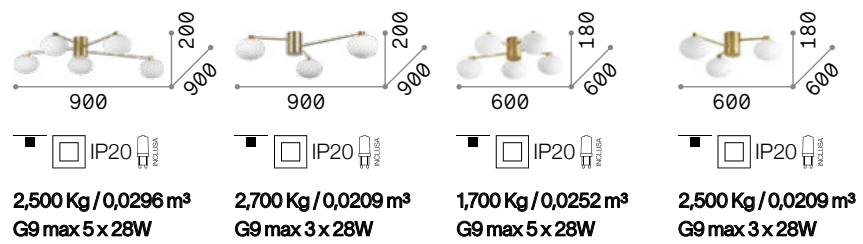

Hermes new

Plated metal base and frame. White blown acid-etched glass diffusers. Available finishes: white or satin brass.

LED Bulbs LED G9 4W 3000 K included. Cod. **209043**

2,500 Kg / 0,0296 m³
G9 max 5 x 28W

2,700 Kg / 0,0209 m³
G9 max 3 x 28W

1,700 Kg / 0,0252 m³
G9 max 5 x 28W

2,500 Kg / 0,0209 m³
G9 max 3 x 28W

316680 288277

316680	White	<small>new</small>	322674	White	<small>new</small>	322698	White	<small>new</small>	322667	White	<small>new</small>
288277	Brass		288260	Brass		316697	Brass		317007	Brass	<small>new</small>
	3000 K			3000 K			3000 K			3000 K	
	510 lm			510 lm			510 lm			510 lm	
305486			305486			305486			305486		

Ninfea

Plated or powder-coated metal base. White acid-etched blown glass diffusers. Available finishes: white or satin brass.

LED Bulbs LED GX53 9W 3000 K included. Cod. **123936**

306957 293653

2,550 Kg / 0,0484 m³
GX53 max 3 x 15W

1,700 Kg / 0,0302 m³
GX53 max 2 x 15W

306964	White		306957	White	
293660	Brass		293653	Brass	
	3000 K			3000 K	
	910 lm			910 lm	
123936			123936		

P. 443