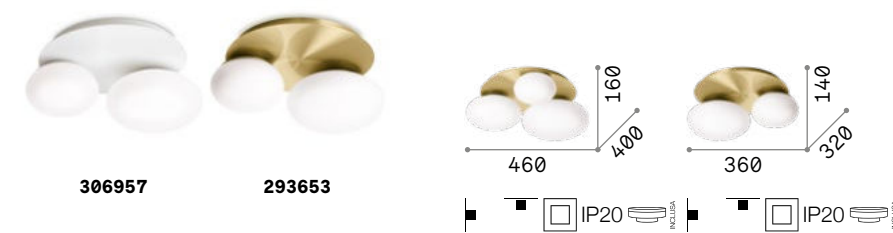

Hermes new

Plated metal base and frame. White blown acid-etched glass diffusers. Available finishes: white or satin brass.

LED Bulbs LED G9 4W 3000 K included. Cod. **209043**

2,500 Kg / 0,0296 m³
G9 max 5 x 28W

2,700 Kg / 0,0209 m³
G9 max 3 x 28W

1,700 Kg / 0,0252 m³
G9 max 5 x 28W

2,500 Kg / 0,0209 m³
G9 max 3 x 28W

316680 288277

316680	White	<small>new</small>	322674	White	<small>new</small>	322698	White	<small>new</small>	322667	White	<small>new</small>
288277	Brass		288260	Brass		316697	Brass		317007	Brass	<small>new</small>
	3000 K			3000 K			3000 K			3000 K	
	510 lm			510 lm			510 lm			510 lm	
305486			305486			305486			305486		

Ninfea

Plated or powder-coated metal base. White acid-etched blown glass diffusers. Available finishes: white or satin brass.

LED Bulbs LED GX53 9W 3000 K included. Cod. **123936**

306957 293653

2,550 Kg / 0,0484 m³
GX53 max 3 x 15W