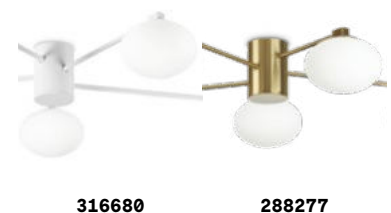

Hermes new

Plated metal base and frame. White blown acid-etched glass diffusers. Available finishes: white or satin brass.

LED Bulbs LED G9 4W 3000 K included. Cod. **209043**

2,500 Kg / 0,0296 m³
G9 max 5 x 28W

2,700 Kg / 0,0209 m³
G9 max 3 x 28W

1,700 Kg / 0,0252 m³
G9 max 5 x 28W

2,500 Kg / 0,0209 m³
G9 max 3 x 28W

316680 288277

316680	White	<small>new</small>	322674	White	<small>new</small>	322698	White	<small>new</small>	322667	White	<small>new</small>
288277	Brass		288260	Brass		316697	Brass		317007	Brass	<small>new</small>
	3000 K			3000 K			3000 K			3000 K	
	510 lm			510 lm			510 lm			510 lm	
305486			305486			305486			305486		

Ninfea

Plated or powder-coated metal base. White acid-etched blown glass diffusers. Available finishes: white or satin brass.

LED Bulbs LED GX53 9W 3000 K included. Cod. **123936**

306957 293653

2,550 Kg / 0,0484 m³
GX53 max 3 x 15W