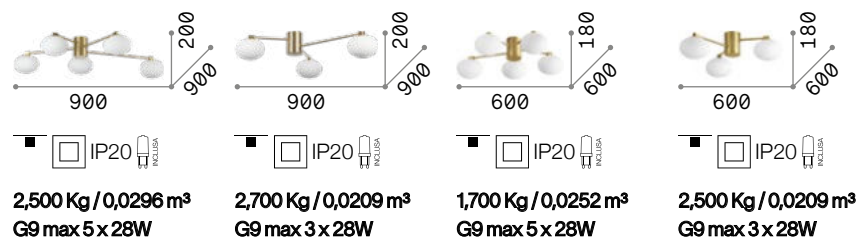

Hermès new

Plated metal base and frame. White blown acid-etched glass diffusers. Available finishes: white or satin brass.

LED Bulbs LED G9 4W 3000 K included. Cod. **209043**

316680 288277

316680 White 288277 Brass	<small>new</small> 322674 White 288260 Brass	<small>new</small> 322698 White 316697 Brass	<small>new</small> 322667 White 317007 Brass	<small>new</small>
305486	305486	305486	305486	
3000 K 510 lm	3000 K 510 lm	3000 K 510 lm	3000 K 510 lm	

Ninfea

Plated or powder-coated metal base. White acid-etched blown glass diffusers. Available finishes: white or satin brass.

LED Bulbs LED GX53 9W 3000 K included. Cod. **123936**

306957 293653

LED IP20

306964 White 293660 Brass	306957 White 293653 Brass
3000 K 910 lm	3000 K 910 lm
123936	123936