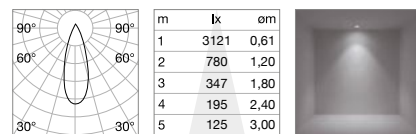

CRI≥90 13W 35° 1300lm 3000K

596