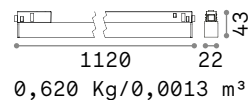

LED SMD SAMSUNG

Power	Beam	Control	Lumen	CCT	Finish	Code	
13W	110°	On-Off	1700 lm	3000 K	White	283036	
					Black	257716	
		1-10V	1750 lm	4000 K	Black	322056	new
			1700 lm	3000 K	White	303819	
		DALI	1700 lm	3000 K	White	286525	
					Black	286518	
	1750 lm	4000 K	Black	322032	new