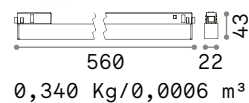

## LED SMD SAMSUNG

Power	Beam	Control	Lumen	CCT	Finish	Code	
7W	110°	On-Off	850 lm	3000 K	White	283029	
					Black	257709	
		1-10V	880 lm	4000 K	Black	317960	new
			850 lm	3000 K	White	303796	
		DALI	850 lm	3000 K	White	286501	
					Black	286495	
	880 lm	4000 K	Black	322025	new		

Light beam: WIDE

CRI≥90 26W 110° 3300lm 3000K

Ego Wide 284 mm

Ego Wide 560 mm

Ego Wide 1120 mm