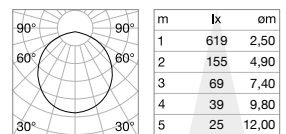

## LED SMD SAMSUNG

Power	Beam	Control	Lumen	CCT	Finish	Code	
13W	110°	On-Off	1700 lm	3000 K	White	283036	
					Black	257716	
		1-10V	1750 lm	4000 K	Black	322056	new
			1700 lm	3000 K	White	303819	
		DALI	1700 lm	3000 K	White	286525	
					Black	286518	
	1750 lm	4000 K	Black	322032	new		

Light beam: WIDE

CRI≥90 26W 110° 3300lm 3000K

Ego Wide 284 mm

Ego Wide 560 mm

Ego Wide 1120 mm