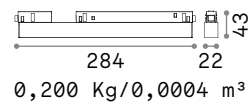

## LED SMD SAMSUNG

Power	Beam	Control	Lumen	CCT	Finish	Code	
7W	110°	On-Off	850 lm	3000 K	White	283029	
					Black	257709	
		1-10V	880 lm	4000 K	Black	317960	new
			850 lm	3000 K	White	303796	
		DALI	850 lm	3000 K	White	286501	
					Black	286495	
	880 lm	4000 K	Black	322025	new		

Light beam: WIDE

CRI≥90 26W 110° 3300lm 3000K

Ego Wide 284 mm

Ego Wide 560 mm

Ego Wide 1120 mm