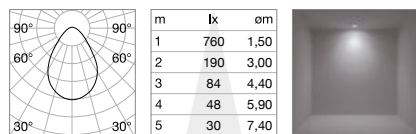

Power	Beam	Lumen	CCT	Finish	Code
26W	80°	3850 - 4000 lm	3000 - 4000 K	White	318264
				Black	327600

new

2,160 Kg/0,0097 m³

LED SMD Driver TRIDONIC ON/OFF included - UGR <19

Power	Beam	Lumen	CCT	Finish	Code
43W	80°	6450 - 6750 lm	3000 - 4000 K	White	327693
				Black	327686

new

3,240 Kg/0,0251 m³

Light beam: WIDE

CRI≥90 13W 80° 1900lm 3000K

CRI≥90 26W 80° 3850lm 3000K

CRI≥90 43W 80° 6450lm 3000K