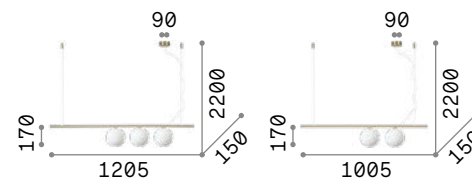

IP20

1,600 Kg / 0,0584 m³
G9 max 3 x 40W

307008 **Black**
282114 **Brass**

305486 **3000 K**
510 lm

IP20

1,200 Kg / 0,0546 m³
G9 max 2 x 40W

306995 **Black**
282107 **Brass**

305486 **3000 K**
510 lm