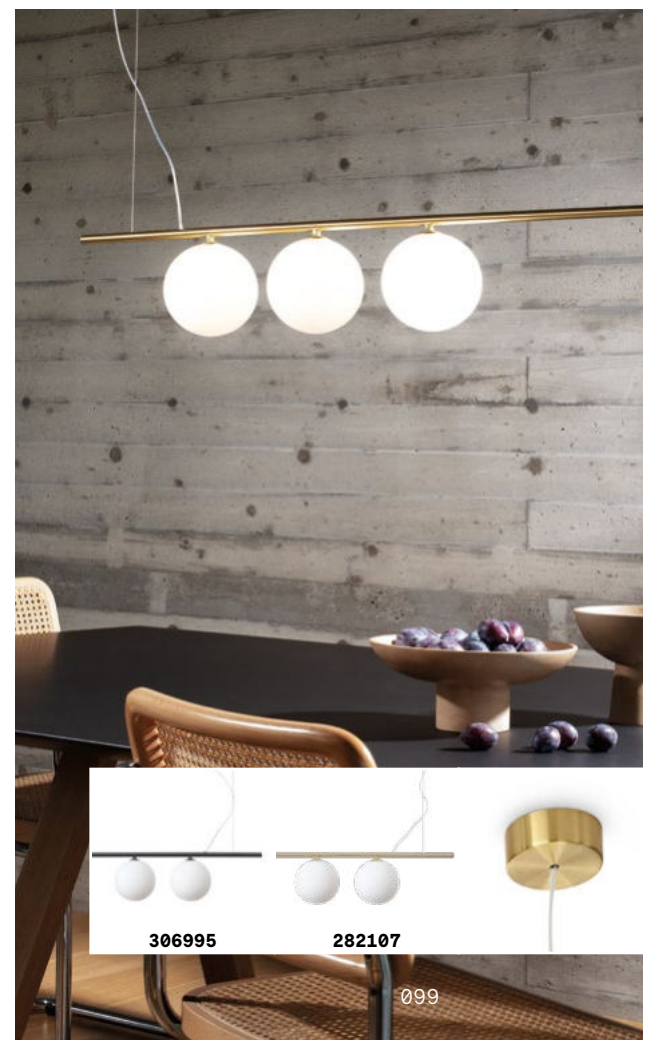

306995 282107