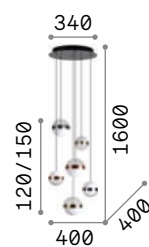

Galaxy new

Metal ceiling plate with shiny nickel black finish. Black PVC cables. Opal color and clear acrylic diffusers with central brushed metal insert in nickel, brass and copper color.

LED LED source 3000 K, 30.000 h life.

IP20

5,500 Kg / 0,0540 m³
LED 56W / 5750 lm

321172 **White** new

Birds

Varnished metal frame with satin brass decorative disc. White acid-etched blown glass diffusers. PVC electrical cable. Color: matt black with satin brass detail.

LED Bulbs LED G9 4W 3000 K included.
Cod. 209043

IP20

2,750 Kg / 0,1353 m³
G9 max 5 x 15W

273648 **Black**

305486 **3000 K**
510 lm

P. 337 P. 433 P. 494 P. 522

Perline

Metal ceiling cap and frame. White blown acid-etched glass diffusers. Clear Teflon electrical cable. Available finish: matt black or satin brass.