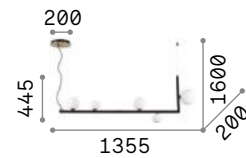

Galaxy new

Metal ceiling plate with shiny nickel black finish. Black PVC cables. Opal color and clear acrylic diffusers with central brushed metal insert in nickel, brass and copper color.

LED LED source 3000 K, 30.000 h life.

IP20

5,500 Kg / 0,0540 m³
LED 56W / 5750 lm

321172 **White** new

Birds

Varnished metal frame with satin brass decorative disc. White acid-etched blown glass diffusers. PVC electrical cable. Color: matt black with satin brass detail.

LED Bulbs LED G9 4W 3000 K included.
Cod. 209043

IP20

2,750 Kg / 0,1353 m³
G9 max 5 x 15W

273648 **Black**

305486 **3000 K**
510 lm

P. 337 P. 433 P. 494 P. 522

Perline

Metal ceiling cap and frame. White blown acid-etched glass diffusers. Clear Teflon electrical cable. Available finish: matt black or satin brass.