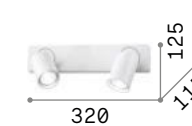

IP20

0,570 Kg / 0,0046 m³
GU10 max 2 x 35W

229041 White
229034 Black

3000 K
540 lm

123943