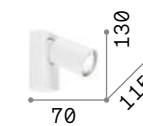

IP20

0,270 Kg / 0,0017 m³
GU10 max 1 x 35W

229027 White
229010 Black

3000 K
540 lm

123943