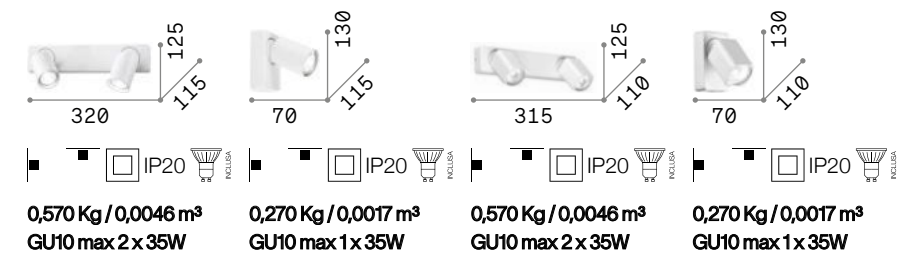

Mouse

Metal base, frame and diffuser finished with matt varnish and chrome details. Adjustable diffusers. Available finishes: white or black.

IP20
0,910 Kg / 0,0067 m³
GU10 max 2 x 50W

073545 White
156705 Black

3000 K
410 lm
108292

IP20
0,450 Kg / 0,0034 m³
GU10 max 1 x 50W

073521 White
073569 Black

3000 K
410 lm
108292

P. 324 P. 704

Spot

Metal base, frame and diffusers finished with matt varnish and chrome details. Adjustable diffusers. Available finishes: white or black.

IP20
0,610 Kg / 0,0060 m³
GU10 max 2 x 50W

156736 White
156743 Black

3000 K
410 lm
108292

IP20
0,410 Kg / 0,0037 m³
GU10 max 1 x 50W

156729 White
115481 Black

3000 K
410 lm
108292

P. 324 P. 704

Rudy ^{new}

White or black powder coated die-cast aluminium frame. Adjustable diffusers: they can be rotated and reclined.

LED Bulbs LED GU10 7W 3000 K included.
Cod. 123943

P. 326

0,570 Kg / 0,0046 m³
GU10 max 2 x 35W