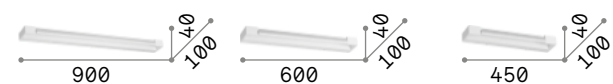

Cube

Heat sink body made of aluminum sheet of 6 mm thickness. Powder coated. Integrated LED.

LED LED source 3000 K, 30.000 h life.

■ IP20	■ IP20
1,390 Kg / 0,0055 m³ LED 14,5W / 1900 lm	0,800 Kg / 0,0028 m³ LED 8W / 950 lm

161792 White	161785 White
---------------------	---------------------

Balance new

Powder coated aluminum frame. Adjustable diffuser with clear glass, frosted inside. Finishes: white, black.

LED LED source 3000 K, 30.000 h life.

■ IP20	■ IP20	■ IP20
2,200 Kg / 0,0111 m³ LED 24W / 3100 lm	1,600 Kg / 0,0073 m³ LED 17W / 2200 lm	1,200 Kg / 0,0056 m³ LED 12W / 1450 lm

287584 White	new 287577 White	new 287560 White	new 321561 Black
321561 Black	new 321554 Black	new 321547 Black	new

Virtus

Powder coated metal frame. Satin acrylic diffuser. Up, down and frontal diffuse light emission. Color: white.

LED LED source 3000/4000 K, 15.000 h life.

■ IP20

0,980 Kg / 0,0035 m³
LED 17W / 1800/1900 Lm