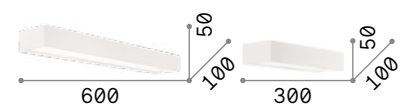

Cube

Heat sink body made of aluminum sheet of 6 mm thickness. Powder coated. Integrated LED.

LED LED source 3000 K, 30.000 h life.

■ IP20	■ IP20
1,390 Kg / 0,0055 m³ LED 14,5W / 1900 lm	0,800 Kg / 0,0028 m³ LED 8W / 950 lm

161792 White	161785 White
---------------------	---------------------

Balance new

Powder coated aluminum frame. Adjustable diffuser with clear glass, frosted inside. Finishes: white, black.

LED LED source 3000 K, 30.000 h life.

■ IP20	■ IP20	■ IP20
2,200 Kg / 0,0111 m³ LED 24W / 3100 lm	1,600 Kg / 0,0073 m³ LED 17W / 2200 lm	1,200 Kg / 0,0056 m³ LED 12W / 1450 lm

287584 White	new 287577 White	new 287560 White	new 321561 Black
321561 Black	new 321554 Black	new 321547 Black	new

Virtus

Powder coated metal frame. Satin acrylic diffuser. Up, down and frontal diffuse light emission. Color: white.

LED LED source 3000/4000 K, 15.000 h life.

■ IP20

0,980 Kg / 0,0035 m³
LED 17W / 1800/1900 Lm