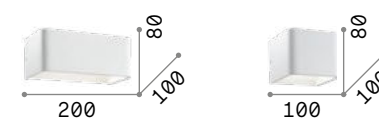

Cube

Heat sink body made of aluminum sheet of 6 mm thickness. Powder coated. Integrated LED.

LED LED source 3000 K, 30.000 h life.

■ IP20	■ IP20
1,390 Kg / 0,0055 m ³	0,800 Kg / 0,0028 m ³
LED 14,5W / 1900 lm	LED 8W / 950 lm

161792 White	161785 White
--------------	--------------

Balance new

Powder coated aluminum frame. Adjustable diffuser with clear glass, frosted inside. Finishes: white, black.

LED LED source 3000 K, 30.000 h life.

Virtus

Powder coated metal frame. Satin acrylic diffuser. Up, down and frontal diffuse light emission. Color: white.

LED LED source 3000/4000 K, 15.000 h life.

■ IP20

0,980 Kg / 0,0035 m³
LED 17W / 1800/1900 Lm

267760 White	3000K
255989 White	4000K

Click

Total powder coated aluminum body with white finish. Up-and-down reflector inside.

LED LED source 3000 K, 20.000 h life.

■ IP20

0,600 Kg / 0,0040 m³
LED 10,5W / 1050 lm