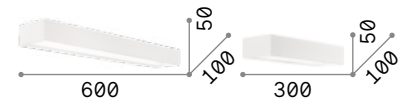

# Cube

Heat sink body made of aluminum sheet of 6 mm thickness. Powder coated. Integrated LED.

**LED** LED source 3000 K, 30.000 h life.

<p>■ <math>\text{IP20}</math></p> <p>1,390 Kg / 0,0055 m<sup>3</sup> LED 14,5W / 1900 lm</p>	<p>■ <math>\text{IP20}</math></p> <p>0,800 Kg / 0,0028 m<sup>3</sup> LED 8W / 950 lm</p>
161792 White	161785 White

# Balance new

Powder coated aluminum frame. Adjustable diffuser with clear glass, frosted inside. Finishes: white, black.

**LED** LED source 3000 K, 30.000 h life.

<p>■ <math>\text{IP20}</math></p> <p>2,200 Kg / 0,0111 m<sup>3</sup> LED 24W / 3100 lm</p>	<p>■ <math>\text{IP20}</math></p> <p>1,600 Kg / 0,0073 m<sup>3</sup> LED 17W / 2200 lm</p>	<p>■ <math>\text{IP20}</math></p> <p>1,200 Kg / 0,0056 m<sup>3</sup> LED 12W / 1450 lm</p>
287584 White 321561 Black	new 287577 White new 321554 Black	new 287560 White new 321547 Black

# Virtus

Powder coated metal frame. Satin acrylic diffuser. Up, down and frontal diffuse light emission. Color: white.

**LED** LED source 3000/4000 K, 15.000 h life.

■  $\text{IP20}$

0,980 Kg / 0,0035 m<sup>3</sup>  
LED 17W / 1800/1900 Lm

# Click

Total powder coated aluminum body with white finish. Up-and-down reflector inside.

**LED** LED source 3000 K, 20.000 h life.

■  $\text{IP20}$

0,600 Kg / 0,0040 m<sup>3</sup>  
LED 10,5W / 1050 lm

■  $\text{IP20}$