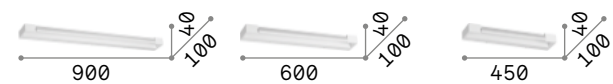

# Cube

Heat sink body made of aluminum sheet of 6 mm thickness. Powder coated. Integrated LED.

**LED** LED source 3000 K, 30.000 h life.

<p>■ <math>\text{IP20}</math></p> <p>1,390 Kg / 0,0055 m<sup>3</sup> LED 14,5W / 1900 lm</p>	<p>■ <math>\text{IP20}</math></p> <p>0,800 Kg / 0,0028 m<sup>3</sup> LED 8W / 950 lm</p>
161792 White	161785 White

# Balance new

Powder coated aluminum frame. Adjustable diffuser with clear glass, frosted inside. Finishes: white, black.

**LED** LED source 3000 K, 30.000 h life.

<p>■ <math>\text{IP20}</math></p> <p>2,200 Kg / 0,0111 m<sup>3</sup> LED 24W / 3100 lm</p>	<p>■ <math>\text{IP20}</math></p> <p>1,600 Kg / 0,0073 m<sup>3</sup> LED 17W / 2200 lm</p>	<p>■ <math>\text{IP20}</math></p> <p>1,200 Kg / 0,0056 m<sup>3</sup> LED 12W / 1450 lm</p>
287584 White 321561 Black	new 287577 White new 321554 Black	new 287560 White new 321547 Black

# Virtus

Powder coated metal frame. Satin acrylic diffuser. Up, down and frontal diffuse light emission. Color: white.

**LED** LED source 3000/4000 K, 15.000 h life.

■  $\text{IP20}$

0,980 Kg / 0,0035 m<sup>3</sup>  
LED 17W / 1800/1900 Lm