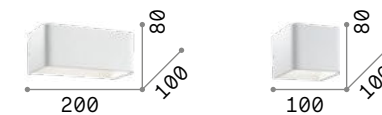

# Cube

Heat sink body made of aluminum sheet of 6 mm thickness. Powder coated. Integrated LED.

**LED** LED source 3000 K, 30.000 h life.

<p>■ <math>\text{IP20}</math></p> <p>1,390 Kg / 0,0055 m<sup>3</sup> LED 14,5W / 1900 lm</p>	<p>■ <math>\text{IP20}</math></p> <p>0,800 Kg / 0,0028 m<sup>3</sup> LED 8W / 950 lm</p>
161792 White	161785 White

# Balance new

Powder coated aluminum frame. Adjustable diffuser with clear glass, frosted inside. Finishes: white, black.

**LED** LED source 3000 K, 30.000 h life.

<p>■ <math>\text{IP20}</math></p> <p>2,200 Kg / 0,0111 m<sup>3</sup> LED 24W / 3100 lm</p>	<p>■ <math>\text{IP20}</math></p> <p>1,600 Kg / 0,0073 m<sup>3</sup> LED 17W / 2200 lm</p>	<p>■ <math>\text{IP20}</math></p> <p>1,200 Kg / 0,0056 m<sup>3</sup> LED 12W / 1450 lm</p>
287584 White 321561 Black	new 287577 White new 321554 Black	new 287560 White new 321547 Black

# Virtus

Powder coated metal frame. Satin acrylic diffuser. Up, down and frontal diffuse light emission. Color: white.

**LED** LED source 3000/4000 K, 15.000 h life.

■  $\text{IP20}$

0,980 Kg / 0,0035 m<sup>3</sup>  
LED 17W / 1800/1900 Lm

# Click

Total powder coated aluminum body with white finish. Up-and-down reflector inside.

**LED** LED source 3000 K, 20.000 h life.

■  $\text{IP20}$

0,600 Kg / 0,0040 m<sup>3</sup>  
LED 10,5W / 1050 lm

■  $\text{IP20}$