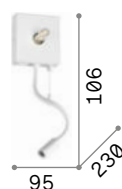

Kid new

Powder coated metal base. PVC diffuser with fabric. USB socket. Two lights version with flexible coated with rubber and integrated switch. Base finishes: white, black. Shade colors: beige, white, black, dove gray.

IP20
0,350 Kg / 0,0017 m³
G9 max 1x28W + LED 3W / 160 lm

321578 White
307466 Black

3000 K
510 lm
305486

IP20
0,220 Kg / 0,0008 m³
G9 max 1x28W

new 307459 White
new 307442 Black

3000 K
510 lm
305486

0,070 Kg / 0,0017 m³