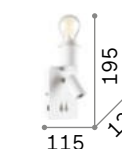

Gea

White or black powder coated aluminum body. Adjustable diffuser with integrated led. PVC shade coated with fabric. USB socket. Independent switches.

239576

239613

239590

239606

LED LED source 3000 K, 20.000 h life.

ON OFF Lamp with integrated switch.

USB Lamp with integrated USB socket.

IP20
0,500 Kg / 0,0022 m³
E27 max 1x60W + LED 3W / 200 lm

239521 White
239545 Black

3000 K
900 lm
123899

0,140 Kg / 0,0180 m³

239576 White
239613 Grey
239590 Black
239606 Canvas