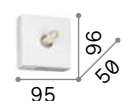

Kid new

Powder coated metal base. PVC diffuser with fabric. USB socket. Two lights version with flexible coated with rubber and integrated switch. Base finishes: white, black. Shade colors: beige, white, black, dove gray.

IP20
0,350 Kg / 0,0017 m³
G9 max 1x28W + LED 3W / 160 lm

321578 White
307466 Black

3000 K
510 lm
305486

IP20
0,220 Kg / 0,0008 m³
G9 max 1x28W

new 307459 White
new 307442 Black

3000 K
510 lm
305486

0,070 Kg / 0,0017 m³