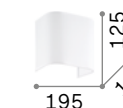

ON OFF Lamp with integrated switch.

USB Lamp with integrated USB socket.

IP20
0,500 Kg / 0,0022 m³
E27 max 1x60W + LED 3W / 200 lm

239521 White
239545 Black

3000 K
900 lm
123899

0,140 Kg / 0,0180 m³

239576 White
239613 Grey
239590 Black
239606 Canvas