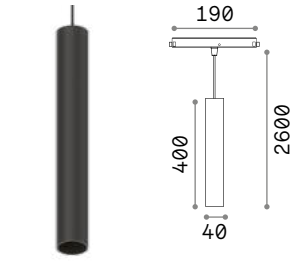

Ego Pendant

0,540 Kg/0,0038 m³

LED COB CITIZEN UGR <19

Power	Beam	Control	Lumen	CCT	Finish	Code	
12W	30°	On-Off	1100 lm	3000 K	White	282879	
					Black	257747	
					Brass	283852	
		1-10V	1150 lm	4000 K	Black	321653	new
			1100 lm	3000 K	White	303598	
			1100 lm	3000 K	Black	303574	
DALI	1100 lm	3000 K	White	286327			
			Black	286310			
			Brass	300498			
			1150 lm	4000 K	Black	321837	new

0,650 Kg/0,0125 m³

LED COB CITIZEN

Power	Beam	Control	Lumen	CCT	Finish	Code
10W	-	On-Off	1100 lm	3000 K	White	327532
					Black	327525

new

new

new

CRI≥90 12W 30° 1000lm 3000K

602