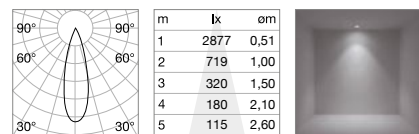

Ego Pendant

0,540 Kg/0,0038 m³

LED COB CITIZEN UGR <19

Power	Beam	Control	Lumen	CCT	Finish	Code	
12W	30°	On-Off	1100 lm	3000 K	White	282879	
					Black	257747	
					Brass	283852	
		1-10V	1150 lm	4000 K	Black	321653	new
			1100 lm	3000 K	White	303598	
			1100 lm	3000 K	Black	303574	
DALI	1100 lm	3000 K	White	286327			
			Black	286310			
			Brass	300498			
			1150 lm	4000 K	Black	321837	new

0,650 Kg/0,0125 m³

LED COB CITIZEN

Power	Beam	Control	Lumen	CCT	Finish	Code
10W	-	On-Off	1100 lm	3000 K	White	327532
					Black	327525

new

new

new

CRI≥90 12W 30° 1000lm 3000K

602