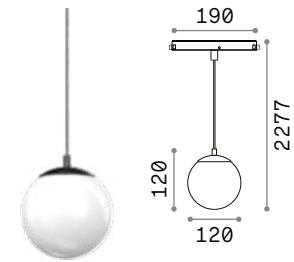

Ego Pendant

0,540 Kg/0,0038 m³

LED COB CITIZEN UGR <19

Power	Beam	Control	Lumen	CCT	Finish	Code	
12W	30°	On-Off	1100 lm	3000 K	White	282879	
					Black	257747	
					Brass	283852	
		1-10V	1150 lm	4000 K	Black	321653	new
			1100 lm	3000 K	White	303598	
			1100 lm	3000 K	Black	303574	
DALI	1100 lm	3000 K	White	286327			
			Black	286310			
			Brass	300498			
			1150 lm	4000 K	Black	321837	new

0,650 Kg/0,0125 m³

LED COB CITIZEN

Power	Beam	Control	Lumen	CCT	Finish	Code
10W	-	On-Off	1100 lm	3000 K	White	327532
					Black	327525

new

new

new

CRI≥90 12W 30° 1000lm 3000K

602