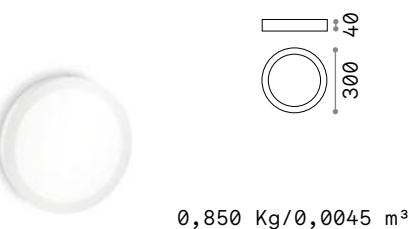

LED SMD Driver ON/OFF included

Power	Beam	Lumen	CCT	Finish	Code
25 W	110°	2600 lm	3000 K	White	138619
			4000 K	White	321738

new