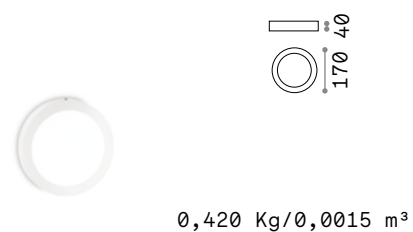

Universal Round new

Diffusive ceiling lamp for indoor ceiling or wall installation, suitable for general and uniform lighting. Varnished steel body with white finish, plastic diffuser. Integrated LED source, available in 4 different powers. LED useful life 17.500 h; protection IP20, insulation class II.

Source	LED SMD	Insulation class	II
Power	13,5W / 36W	IP	20
Driver included	On/Off	Material	Steel
Drivers available	No		
CCT	3000 K / 4000 K		
CRI	≥80		
LED life	25.000 h		

LED SMD Driver ON/OFF included

Power	Beam	Lumen	CCT	Finish	Code
13,5W	110°	1250 lm	3000 K	White	138596
			4000 K	White	321776

new

LED SMD Driver ON/OFF included

Power	Beam	Lumen	CCT	Finish	Code
19 W	110°	1950 lm	3000 K	White	138602
			4000 K	White	321752