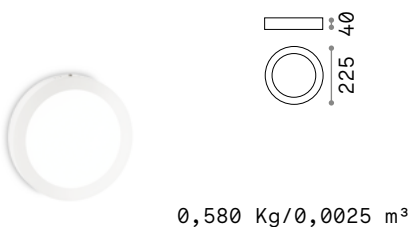

Universal Round new

Diffusive ceiling lamp for indoor ceiling or wall installation, suitable for general and uniform lighting. Varnished steel body with white finish, plastic diffuser. Integrated LED source, available in 4 different powers. LED useful life 17.500 h; protection IP20, insulation class II.

Source	LED SMD	Insulation class	II
Power	13,5W / 36W	IP	20
Driver included	On/Off	Material	Steel
Drivers available	No		
CCT	3000 K / 4000 K		
CRI	≥80		
LED life	25.000 h		

LED SMD Driver ON/OFF included

Power	Beam	Lumen	CCT	Finish	Code
13,5W	110°	1250 lm	3000 K	White	138596
			4000 K	White	321776

new

LED SMD Driver ON/OFF included

Power	Beam	Lumen	CCT	Finish	Code
19 W	110°	1950 lm	3000 K	White	138602
			4000 K	White	321752