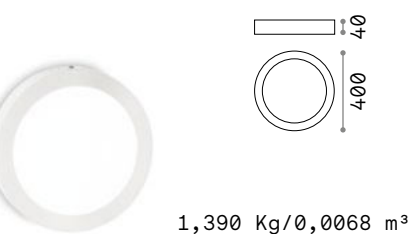

LED SMD Driver ON/OFF included

Power	Beam	Lumen	CCT	Finish	Code
36 W	110°	4300 lm	3000 K	White	240367
			4000 K	White	321684

new