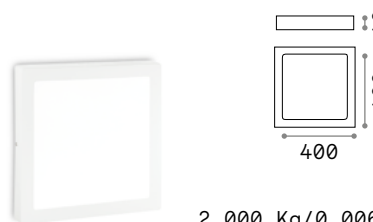

new

1,070 Kg/0,0045 m³

LED SMD Driver ON/OFF included

Power	Beam	Lumen	CCT	Finish	Code
25 W	110°	2600 lm	3000 K	White	138657
			4000 K	White	321707

new

2,000 Kg/0,0068 m³

LED SMD Driver ON/OFF included

Power	Beam	Lumen	CCT	Finish	Code
36 W	110°	4300 lm	3000 K	White	240374
			4000 K	White	321660