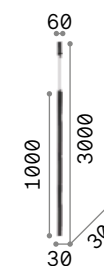

# Ultrathin <sup>new</sup>

Metal ceiling cup and diffuser plated chrome or with matt white or black varnish finish. Electrical cable coated with fabric. DALI/Push dimmable version available for the black round model.

**LED** Led source 3000 K, 20.000 h life.

142913 321783  
156699 321813

194196, 194202

IP20

0,670 Kg / 0,0036 m<sup>3</sup>  
LED 11,5W / 1150 lm / 51°

IP20

0,860 Kg / 0,0036 m<sup>3</sup>  
LED 11,5W / 1150 lm / 51°

IP20

0,460 Kg / 0,0036 m<sup>3</sup>  
LED 11,5W / 1150 lm / 51°

IP20

0,450 Kg / 0,0019 m<sup>3</sup>  
LED 11,5W / 1150 lm / 51°

- 142906 White On-Off
- 164878 Chrome On-Off
- 142913 Black On-Off
- 321783 Black Dal/Push<sup>new</sup>

- 194172 White
- 194196 Black

- 156682 White On-Off
- 187662 Chrome On-Off
- 156699 Black On-Off
- 321813 Black Dal/Push<sup>new</sup>

- 194189 White
- 194202 Black

Ø80

Ø81