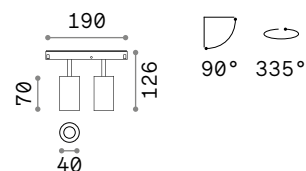

Ego Track Double

LED SMD OSRAM

Power	Beam	Control	Lumen	CCT	Finish	Code		
5 W	30°	On-Off	400 lm	3000 K	White	282947		
					Black	257624		
					Brass	282008		
			1-10V	430 lm	4000 K	Black	321714	new
				400 lm	3000 K	White	303611	
				400 lm	3000 K	Black	303604	
DALI	400 lm	3000 K	White	286341				
			Black	286334				
	430 lm	4000 K	Black	321677	new			

LED COB CITIZEN

Power	Beam	Control	Lumen	CCT	Finish	Code				
16 W	30°	On-Off	1500 lm	3000 K	White	282954				
					Black	257648				
					Brass	282015				
					1-10V	1550 lm	4000 K	Black	321806	new
						1500 lm	3000 K	White	303635	
						1500 lm	3000 K	Black	303628	
			DALI	1500 lm	3000 K	White	286365			
						Black	286358			
				1550 lm	4000 K	Black	321721	new		