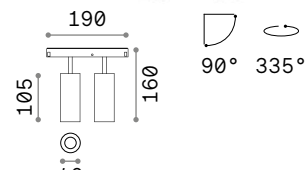

LED COB CITIZEN