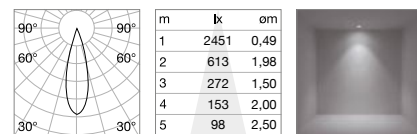

Light beam: ACCENT

FILTER HONEYCOMB

Model	Required	Code
Ego 5 W	No	260853
Ego 16 W	No	260860
Ego 24 W	No	260860

CRI≥90 5W 30° 3801m 3000K

CRI≥90 16W 30° 14501m 3000K

CRI≥90 24W 30° 20001m 3000K