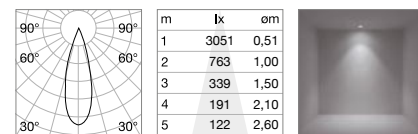

Light beam: ACCENT

FILTER HONEYCOMB

Model	Required	Code
Ego 5 W	No	260853
Ego 16 W	No	260860
Ego 24 W	No	260860

CRI≥90 5W 30° 3801m 3000K

CRI≥90 16W 30° 14501m 3000K

CRI≥90 24W 30° 20001m 3000K