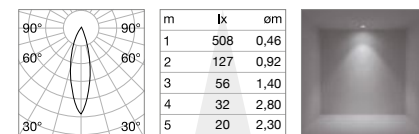

FILTER HONEYCOMB

Model	Required	Code
Ego 5 W	No	260853
Ego 16 W	No	260860
Ego 24 W	No	260860

CRI≥90 5W 30° 3801m 3000K