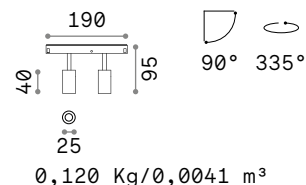

Ego Track Double

LED SMD OSRAM

Power	Beam	Control	Lumen	CCT	Finish	Code		
5 W	30°	On-Off	400 lm	3000 K	White	282947		
					Black	257624		
					Brass	282008		
			1-10V	430 lm	4000 K	Black	321714	new
				400 lm	3000 K	White	303611	
				400 lm	3000 K	Black	303604	
DALI	400 lm	3000 K	White	286341				
			Black	286334				
	430 lm	4000 K	Black	321677	new			

LED COB CITIZEN

Power	Beam	Control	Lumen	CCT	Finish	Code				
16 W	30°	On-Off	1500 lm	3000 K	White	282954				
					Black	257648				
					Brass	282015				
					1-10V	1550 lm	4000 K	Black	321806	new
						1500 lm	3000 K	White	303635	
						1500 lm	3000 K	Black	303628	
			DALI	1500 lm	3000 K	White	286365			
						Black	286358			
				1550 lm	4000 K	Black	321721	new		