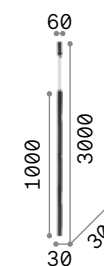

Ultrathin ^{new}

Metal ceiling cup and diffuser plated chrome or with matt white or black varnish finish. Electrical cable coated with fabric. DALI/Push dimmable version available for the black round model.

LED Led source 3000 K, 20.000 h life.

142913 321783
156699 321813

194196, 194202

0,670 Kg / 0,0036 m³
LED 11,5W / 1150 lm / 51°

0,860 Kg / 0,0036 m³
LED 11,5W / 1150 lm / 51°

0,460 Kg / 0,0036 m³
LED 11,5W / 1150 lm / 51°

0,450 Kg / 0,0019 m³
LED 11,5W / 1150 lm / 51°

- 142906 White On-Off
- 164878 Chrome On-Off
- 142913 Black On-Off
- 321783 Black Dal/Push^{new}

- 194172 White
- 194196 Black

- 156682 White On-Off
- 187662 Chrome On-Off
- 156699 Black On-Off
- 321813 Black Dal/Push^{new}