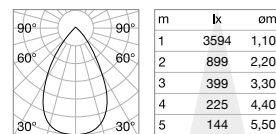

Light beam: from SPOT to WIDE

CRI≥90 15W 20-55° 1550lm 3000K

CRI≥90 25W 20-55° 3000lm 3000K