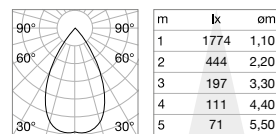

SINGLE CONNECTION

Required	Beam	Driver	Finish	Code
No		On/Off	White	170145
No			Black	170152

Light beam: from SPOT to WIDE

CRI≥90 15W 20-55° 1550lm 3000K