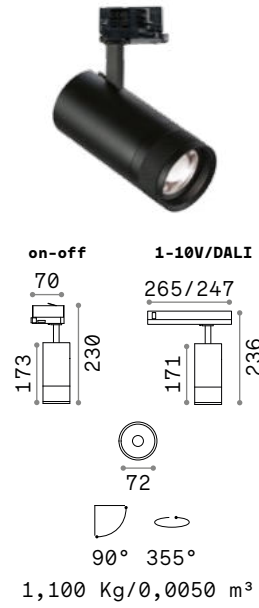

LED COB BRIDGELUX Driver included

Power	Beam	Driver	Lumen	CCT	Finish	Code
25 W	20-55°	On-Off	2250 lm	3000 K	White	286600
					Black	276243
		1-10V	2250 lm	3000 K	White	322124
					Black	322100
		DALI	2250 lm	3000 K	White	302973
					Black	302966
					White	303017
					Black	303000

new
new

SINGLE CONNECTION

Required	Beam	Driver	Finish	Code
No		On/Off	White	170145
No			Black	170152

Light beam: from SPOT to WIDE

CRI≥90 15W 20-55° 1550lm 3000K

CRI≥90 25W 20-55° 3000lm 3000K