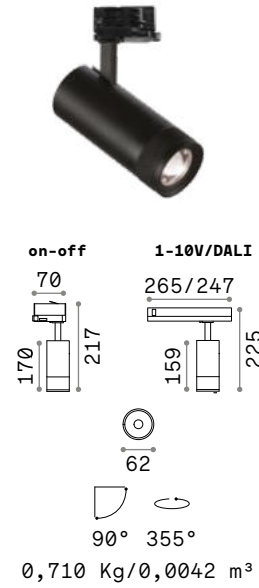

## LED COB BRIDGELUX Driver included

| Power | Beam   | Driver | Lumen   | CCT    | Finish | Code   |
|-------|--------|--------|---------|--------|--------|--------|
| 15 W  | 20-55° | On-Off | 1550 lm | 3000 K | White  | 286594 |
|       |        |        |         |        | Black  | 276182 |
|       |        | 1-10V  | 1550 lm | 3000 K | White  | 322094 |
|       |        |        |         |        | Black  | 322087 |
|       |        | DALI   | 1550 lm | 3000 K | White  | 302959 |
|       |        |        |         |        | Black  | 302942 |
|       |        |        |         |        | White  | 302997 |
|       |        |        |         |        | Black  | 302980 |

Light beam: from SPOT to WIDE

CRI≥90 15W 20-55° 1550lm 3000K

CRI≥90 25W 20-55° 3000lm 3000K