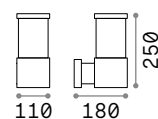

## Tronco new

Varnished die-cast aluminum body with different finishes: anthracite, white, coffee, grey or black. Pyrex glass diffuser with aluminum elements inside.

IP44

1,110 Kg / 0,0070 m<sup>3</sup>  
E27 max 1x 42W

## Etere new

Powder painted casted aluminum body. Opal color plastic diffuser. Available finishes: anthracite, white, coffee, grey or black.

LED source 3000/4000 K, 25.000 h life.

IP44

0,590 Kg / 0,0027 m<sup>3</sup>  
LED 9,5W / 1150/1350 lm