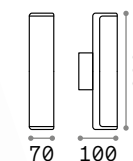

## Tronco new

Varnished die-cast aluminum body with different finishes: anthracite, white, coffee, grey or black. Pyrex glass diffuser with aluminum elements inside.

IP44

1,110 Kg / 0,0070 m<sup>3</sup>  
E27 max 1x 42W

## Etere new

Powder painted casted aluminum body. Opal color plastic diffuser. Available finishes: anthracite, white, coffee, grey or black.

LED source 3000/4000 K, 25.000 h life.

IP44

0,590 Kg / 0,0027 m<sup>3</sup>  
LED 9,5W / 1150/1350 lm