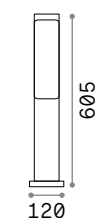

Etere ^{new}

Powder painted casted aluminum body. Opal color plastic diffuser.
Available finishes: anthracite, white, coffee, grey or black.

LED LED source 3000/4000 K, 25.000 h life.

IP44

1,100 Kg / 0,0103 m³
LED 9,5W / 1150/1350 lm