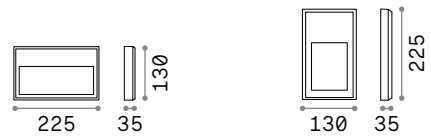

Down

Die-cast aluminum body light with anthracite or white powder coat finish. Acrylic diffuser.

IP44

0,270 Kg / 0,0010 m³
G9 max 1x28W

115382 White
122045 Anthracit.

4000 K
530 lm

307879

Febe ^{new}

Device for surface installation with die cast powder coated aluminum body. Clear tempered glass diffuser. Available finishes: anthracite or white.

LED LED source 3000/4000 K, 30.000 h life.

IP65

0,760 Kg / 0,0020 m³
LED 6W / 600/630 lm