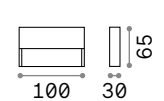

IP65

0,170 Kg / 0,0007 m³
LED 3W / 200 lm

316901 White ^{new}
328645 Anthracit. ^{new}
316895 Coffee ^{new}