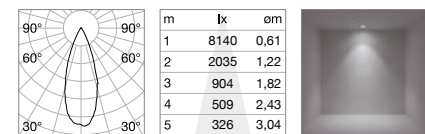

new

new

Required	Beam	Driver	Finish	Code
No	15°		Clear	302768
No		On/Off	White	170145
No			Black	170152

LENS*

SINGLE CONNECTION

Light beam: ACCENT

CRI ≥ 80 25W 35° 2950lm 3000K

* The optional lens must be ordered in concomitance with the product and will be mounted inside the product as replacement for the default one.