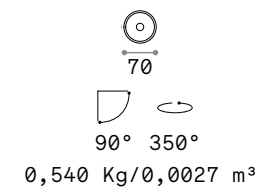

Fox 25W

LED COB BRIDGELUX Driver included

CRI ≥ 80

Power	Beam	Driver	Lumen	CCT	Finish	Code
25W	35°	On-Off	2950 lm	3000 K	White	250458
					Black	250441
		1-10V/DALI	3050 lm	4000 K	White	267807
					Black	267791

CRI ≥ 90

Power	Beam	Driver	Lumen	CCT	Finish	Code	
25W	35°	On-Off	2550 lm	3000 K	White	285405	
					Black	285399	
			2700 lm	4000 K	White	322391	
					Black	322377	
			1-10V	2550 lm	3000 K	White	302607
						Black	302591
		DALI	2550 lm	3000 K	White	302621	
					Black	302614	