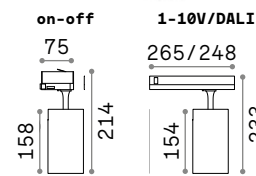

Fox 25W

LED COB BRIDGELUX Driver included

CRI ≥ 80

Power	Beam	Driver	Lumen	CCT	Finish	Code
25W	35°	On-Off	2950 lm	3000 K	White	250458
					Black	250441
		1-10V/DALI	3050 lm	4000 K	White	267807
					Black	267791

CRI ≥ 90

Power	Beam	Driver	Lumen	CCT	Finish	Code	
25W	35°	On-Off	2550 lm	3000 K	White	285405	
					Black	285399	
			2700 lm	4000 K	White	322391	
					Black	322377	
			1-10V	2550 lm	3000 K	White	302607
						Black	302591
		DALI	2550 lm	3000 K	White	302621	
					Black	302614	