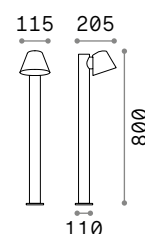

Gas new

Powder coated die-cast aluminum body. Tempered and sandblasted clear glass diffuser. Available finishes: anthracite, white, coffee, grey or black.

IP43

1,790 Kg / 0,0216 m³
GU10 max 1x 35W

- 319704 White new
- 322414 Grey new
- 139470 Anthracit.
- 322421 Black new
- 213101 Coffee

4000 K
430 lm
253497

Hub

Powder coated aluminum base, pole and body. Orientable diffuser with clear tempered glass screen. Supplied with picket for installation on the ground. Available finish: anthracite.

LED LED source 3000 K, 30.000 h life.

IP54

0,850 Kg / 0,0057 m³
LED 4,5W / 410 lm

251257 Anthracit.

IP54

0,720 Kg / 0,0083 m³
LED 4,5W / 410 lm

251226 Anthracit.

Base
Not included
Optional