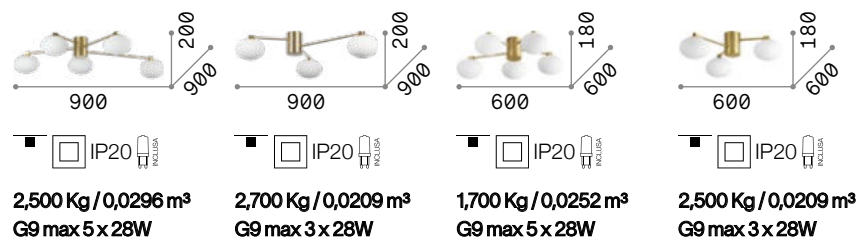

Hermes new

Plated metal base and frame. White blown acid-etched glass diffusers. Available finishes: white or satin brass.

LED Bulbs LED G9 4W 3000 K included. Cod. **209043**

2,500 Kg / 0,0296 m³ G9 max 5 x 28W
 2,700 Kg / 0,0209 m³ G9 max 3 x 28W
 1,700 Kg / 0,0252 m³ G9 max 5 x 28W
 2,500 Kg / 0,0209 m³ G9 max 3 x 28W

316680 White	<small>new</small> 322674 White	<small>new</small> 322698 White	<small>new</small> 322667 White	<small>new</small>
288277 Brass	288260 Brass	316697 Brass	<small>new</small> 317007 Brass	<small>new</small>
305486	305486	305486	305486	
3000 K 510 lm	3000 K 510 lm	3000 K 510 lm	3000 K 510 lm	

Ninfea

Plated or powder-coated metal base. White acid-etched blown glass diffusers. Available finishes: white or satin brass.

LED Bulbs LED GX53 9W 3000 K included. Cod. **123936**

2,550 Kg / 0,0484 m³ GX53 max 3 x 15W
 1,700 Kg / 0,0302 m³ GX53 max 2 x 15W