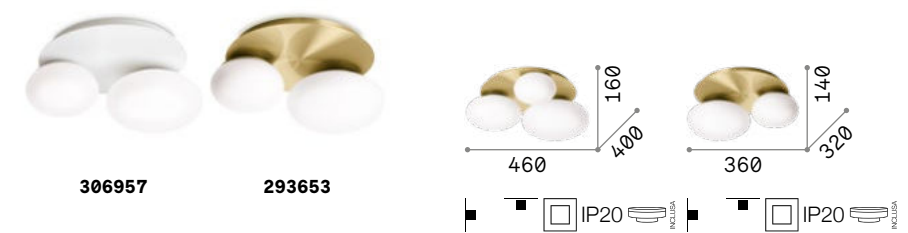

Hermes new

Plated metal base and frame. White blown acid-etched glass diffusers. Available finishes: white or satin brass.

LED Bulbs LED G9 4W 3000 K included. Cod. **209043**

2,500 Kg / 0,0296 m³ G9 max 5 x 28W
 2,700 Kg / 0,0209 m³ G9 max 3 x 28W
 1,700 Kg / 0,0252 m³ G9 max 5 x 28W
 2,500 Kg / 0,0209 m³ G9 max 3 x 28W

316680 White	<small>new</small> 322674 White	<small>new</small> 322698 White	<small>new</small> 322667 White	<small>new</small>
288277 Brass	288260 Brass	316697 Brass	<small>new</small> 317007 Brass	<small>new</small>
305486	305486	305486	305486	
3000 K 510 lm	3000 K 510 lm	3000 K 510 lm	3000 K 510 lm	

Ninfea

Plated or powder-coated metal base. White acid-etched blown glass diffusers. Available finishes: white or satin brass.

LED Bulbs LED GX53 9W 3000 K included. Cod. **123936**

2,550 Kg / 0,0484 m³ GX53 max 3 x 15W
 1,700 Kg / 0,0302 m³ GX53 max 2 x 15W