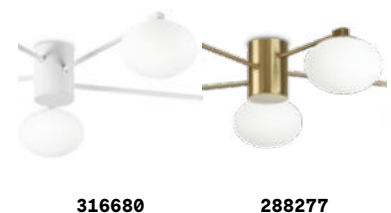

Hermes new

Plated metal base and frame. White blown acid-etched glass diffusers. Available finishes: white or satin brass.

LED Bulbs LED G9 4W 3000 K included. Cod. **209043**

2,500 Kg / 0,0296 m³ G9 max 5 x 28W
 2,700 Kg / 0,0209 m³ G9 max 3 x 28W
 1,700 Kg / 0,0252 m³ G9 max 5 x 28W
 2,500 Kg / 0,0209 m³ G9 max 3 x 28W

316680 White	<small>new</small> 322674 White	<small>new</small> 322698 White	<small>new</small> 322667 White	<small>new</small>
288277 Brass	288260 Brass	316697 Brass	<small>new</small> 317007 Brass	<small>new</small>
305486	305486	305486	305486	
3000 K 510 lm	3000 K 510 lm	3000 K 510 lm	3000 K 510 lm	

Ninfea

Plated or powder-coated metal base. White acid-etched blown glass diffusers. Available finishes: white or satin brass.

LED Bulbs LED GX53 9W 3000 K included. Cod. **123936**

2,550 Kg / 0,0484 m³ GX53 max 3 x 15W
 1,700 Kg / 0,0302 m³ GX53 max 2 x 15W

306957	293653	306964 White	306957 White
		293660 Brass	293653 Brass
123936	123936	3000 K 910 lm	3000 K 910 lm

P. 443