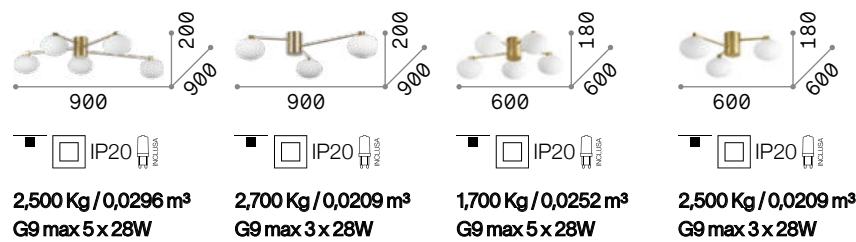

Hermes new

Plated metal base and frame. White blown acid-etched glass diffusers. Available finishes: white or satin brass.

LED Bulbs LED G9 4W 3000 K included. Cod. **209043**

2,500 Kg / 0,0296 m³
G9 max 5 x 28W

2,700 Kg / 0,0209 m³
G9 max 3 x 28W

1,700 Kg / 0,0252 m³
G9 max 5 x 28W

2,500 Kg / 0,0209 m³
G9 max 3 x 28W

316680 288277

316680	White	new	322674	White	new	322698	White	new	322667	White	new
288277	Brass		288260	Brass		316697	Brass		317007	Brass	new
	3000 K			3000 K			3000 K			3000 K	
	510 lm			510 lm			510 lm			510 lm	
305486			305486			305486			305486		

Ninfea

Plated or powder-coated metal base. White acid-etched blown glass diffusers. Available finishes: white or satin brass.

LED Bulbs LED GX53 9W 3000 K included. Cod. **123936**

306957 293653

2,550 Kg / 0,0484 m³
GX53 max 3 x 15W

1,700 Kg / 0,0302 m³
GX53 max 2 x 15W

306964 White
293660 Brass

306957 White
293653 Brass

	3000 K			3000 K	
	910 lm			910 lm	
123936			123936		

P. 443