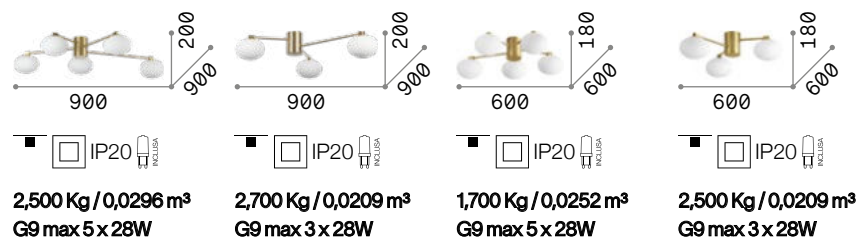

Hermes new

Plated metal base and frame. White blown acid-etched glass diffusers. Available finishes: white or satin brass.

LED Bulbs LED G9 4W 3000 K included. Cod. **209043**

316680 288277

| | | | | |
|------------------------------|---|---|---|--------------------|
| 316680 White 288277 Brass | <small>new</small> 322674 White 288260 Brass | <small>new</small> 322698 White 316697 Brass | <small>new</small> 322667 White 317007 Brass | <small>new</small> |
| 305486 | 305486 | 305486 | 305486 | |
| 3000 K 510 lm | 3000 K 510 lm | 3000 K 510 lm | 3000 K 510 lm | |

Ninfea

Plated or powder-coated metal base. White acid-etched blown glass diffusers. Available finishes: white or satin brass.

LED Bulbs LED GX53 9W 3000 K included. Cod. **123936**

306957 293653

| | |
|------------------------------|------------------------------|
| 306964 White 293660 Brass | 306957 White 293653 Brass |
| 123936 | 123936 |
| 3000 K 910 lm | 3000 K 910 lm |