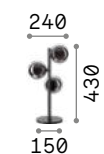

2,000 Kg / 0,0227 m³
G9 max 3x 15W

292472 ■ White
292465 ■ Smok. Gra.
322759 ■ Amber ^{new}

305486 3000 K
510 lm