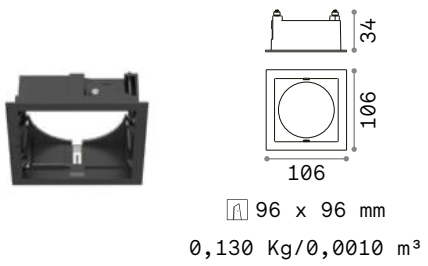

Zeus Square

REFLECTOR Required

Finish	Code	
White	323633	new
Black	323657	new
Gold	323640	new

Finish	Code	
White	323800	new
Black	323817	new
Gold	323831	new

FRAME TRIM

Finish	Code	
White	324876	new
Black	323534	new