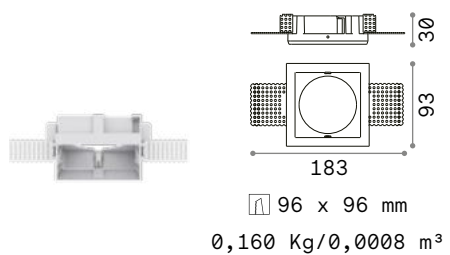

Finish	Code	
White	323732	new