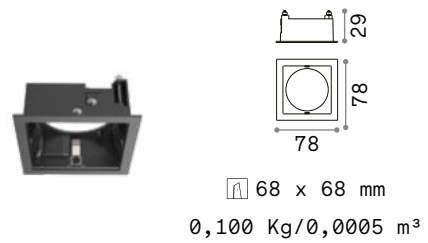

Zeus Square

REFLECTOR Required

Finish	Code	
White	323633	new
Black	323657	new
Gold	323640	new

Finish	Code	
White	323800	new
Black	323817	new
Gold	323831	new

FRAME TRIM

Finish	Code	
White	324876	new
Black	323534	new