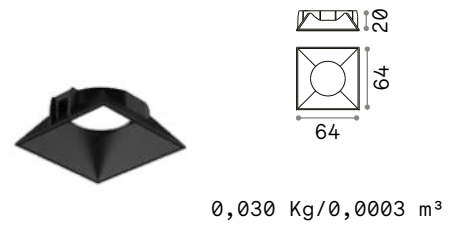

Zeus Square

REFLECTOR Required

Finish	Code	
White	323633	new
Black	323657	new
Gold	323640	new

Finish	Code	
White	323800	new
Black	323817	new
Gold	323831	new

FRAME TRIM

Finish	Code	
White	324876	new
Black	323534	new