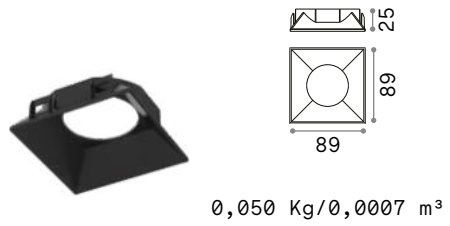

Zeus Square

REFLECTOR Required

Finish	Code	
White	323633	new
Black	323657	new
Gold	323640	new

Finish	Code	
White	323800	new
Black	323817	new
Gold	323831	new

FRAME TRIM

Finish	Code	
White	324876	new
Black	323534	new