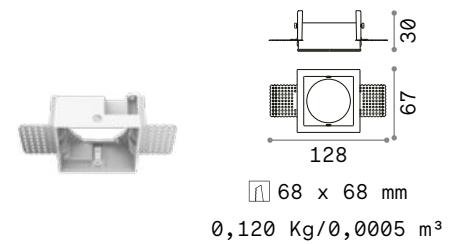

FRAME TRIMLESS

Finish	Code	
White	323558	new