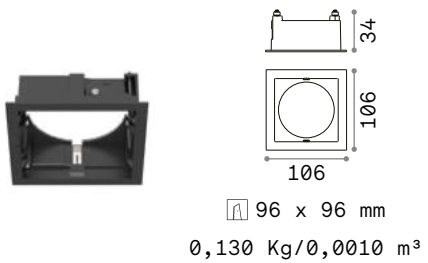

Zeus Square

REFLECTOR Required

Finish	Code	
White	323633	new
Black	323657	new
Gold	323640	new

Finish	Code	
White	323800	new
Black	323817	new
Gold	323831	new

FRAME TRIM

Finish	Code	
White	324876	new
Black	323534	new