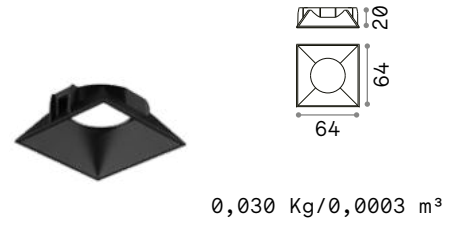

Zeus Square

REFLECTOR Required

Finish	Code	
White	323633	new
Black	323657	new
Gold	323640	new

Finish	Code	
White	323800	new
Black	323817	new
Gold	323831	new

FRAME TRIM

Finish	Code	
White	324876	new
Black	323534	new