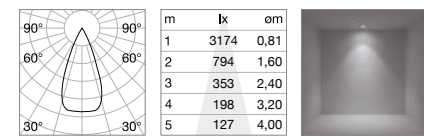

CRI≥90 21W 40° 1900lm 3000K

* The dimmable power supplies must be ordered in concomitance with the product and will be included inside the fittings by replacing the on-off power supply. ** Lens 40° included.