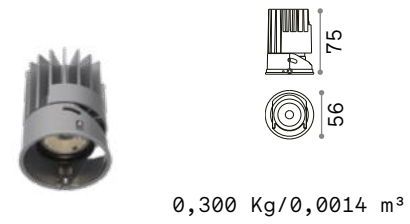

Zeus - Source

Required	Model	Finish	Code	
No	13W	Clear	323688	new
	21W	Clear	323985	new
No	13W	Black	323671	new
	21W	Black	323961	new

LED COB CITIZEN Required - Driver ON/OFF included

Power	Beam	Lumen	CCT	Finish	Code	
13W	40°	980 lm	2700 K	Grey	324807	new
		1020 lm	3000 K	Grey	324814	new
		1050 lm	4000 K	Grey	324821	new

DIMMABLE DRIVER* Optional

	Power	Output	Measure (LxHxW)	Code	
1-10V	21W	350 mA	122x25x40 mm	324906	new
DALI/Push	20W	350 mA	120x29x51 mm	324913	new

LED COB CITIZEN Required - Driver ON/OFF included

Power	Beam	Lumen	CCT	Finish	Code	
21W	40°	1850 lm	2700 K	Grey	324838	new
		1900 lm	3000 K	Grey	324845	new
		2100 lm	4000 K	Grey	324852	new

DIMMABLE DRIVER* Optional

	Power	Output	Measure (LxHxW)	Code	
1-10V/Push	20W	500 mA	110x22x52 mm	324920	new
DALI/Push	20W	500 mA	120x29x51 mm	324937	new

CRI≥90 13W 40° 1020lm 3000K

CRI≥90 21W 40° 1900lm 3000K