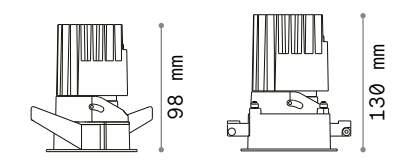

LED COB CITIZEN Required - Driver ON/OFF included

Power	Beam	Lumen	CCT	Finish	Code	
13W	40°	980 lm	2700 K	Grey	324807	new
		1020 lm	3000 K	Grey	324814	new
		1050 lm	4000 K	Grey	324821	new

DIMMABLE DRIVER* Optional

	Power	Output	Measure (LxHxW)	Code	
1-10V	21W	350 mA	122x25x40 mm	324906	new
DALI/Push	20W	350 mA	120x29x51 mm	324913	new