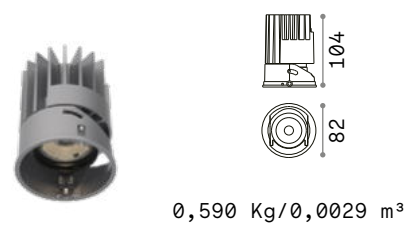

Zeus - Source

Required	Model	Finish	Code	
No	13W	Clear	323688	new
	21W	Clear	323985	new
No	13W	Black	323671	new
	21W	Black	323961	new

LED COB CITIZEN Required - Driver ON/OFF included

Power	Beam	Lumen	CCT	Finish	Code	
13W	40°	980 lm	2700 K	Grey	324807	new
		1020 lm	3000 K	Grey	324814	new
		1050 lm	4000 K	Grey	324821	new

DIMMABLE DRIVER* Optional

	Power	Output	Measure (LxHxW)	Code	
1-10V	21W	350 mA	122x25x40 mm	324906	new
DALI/Push	20W	350 mA	120x29x51 mm	324913	new

LED COB CITIZEN Required - Driver ON/OFF included

Power	Beam	Lumen	CCT	Finish	Code	
21W	40°	1850 lm	2700 K	Grey	324838	new
		1900 lm	3000 K	Grey	324845	new
		2100 lm	4000 K	Grey	324852	new

DIMMABLE DRIVER* Optional

	Power	Output	Measure (LxHxW)	Code	
1-10V/Push	20W	500 mA	110x22x52 mm	324920	new
DALI/Push	20W	500 mA	120x29x51 mm	324937	new

CRI≥90 13W 40° 1020lm 3000K

CRI≥90 21W 40° 1900lm 3000K