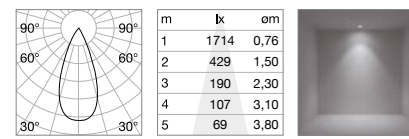

CRI≥90 13W 40° 1020lm 3000K