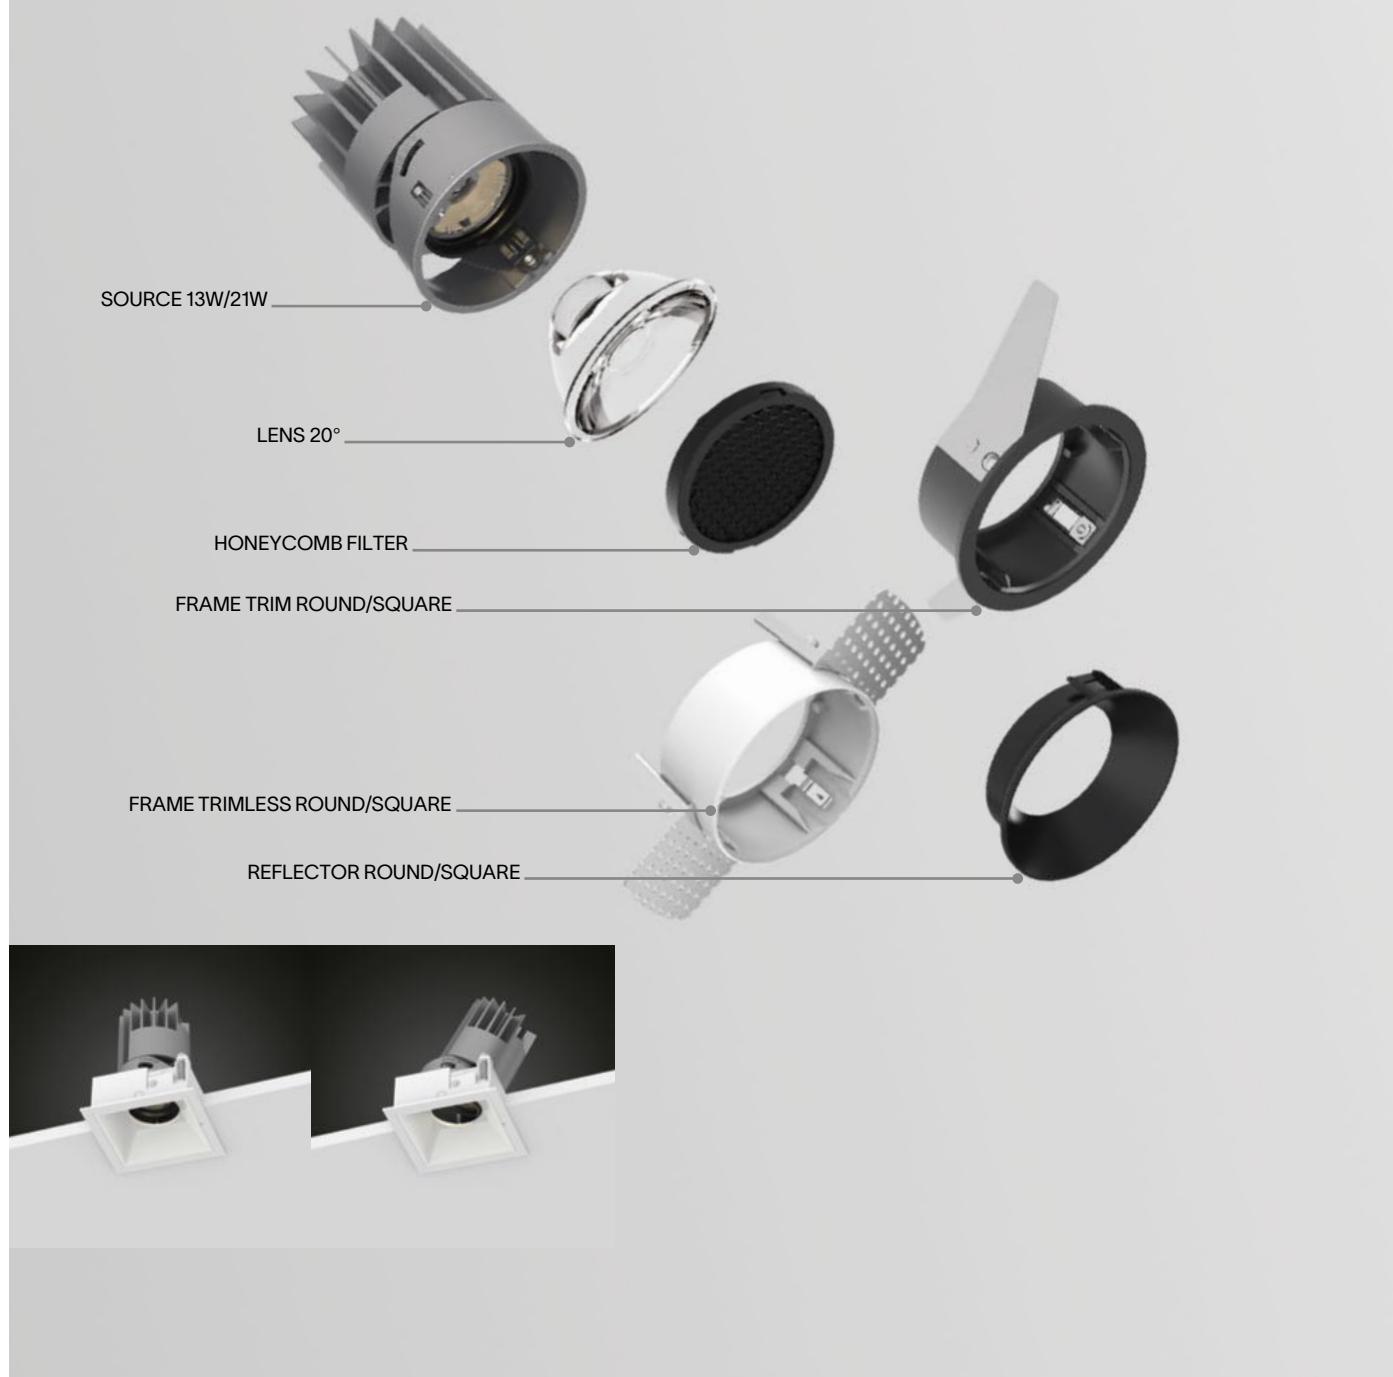

Zeus - Source

Required	Model	Finish	Code	
No	13W	Clear	323688	new
	21W	Clear	323985	new
No	13W	Black	323671	new
	21W	Black	323961	new

LED COB CITIZEN Required - Driver ON/OFF included

Power	Beam	Lumen	CCT	Finish	Code	
13W	40°	980 lm	2700 K	Grey	324807	new
		1020 lm	3000 K	Grey	324814	new
		1050 lm	4000 K	Grey	324821	new

DIMMABLE DRIVER* Optional

	Power	Output	Measure (LxHxW)	Code	
1-10V	21W	350 mA	122x25x40 mm	324906	new
DALI/Push	20W	350 mA	120x29x51 mm	324913	new

LED COB CITIZEN Required - Driver ON/OFF included

Power	Beam	Lumen	CCT	Finish	Code	
21W	40°	1850 lm	2700 K	Grey	324838	new
		1900 lm	3000 K	Grey	324845	new
		2100 lm	4000 K	Grey	324852	new

* The dimmable power supplies must be ordered in concomitance with the product and will be included inside the fittings by replacing the on-off power supply. ** Lens 40° included.