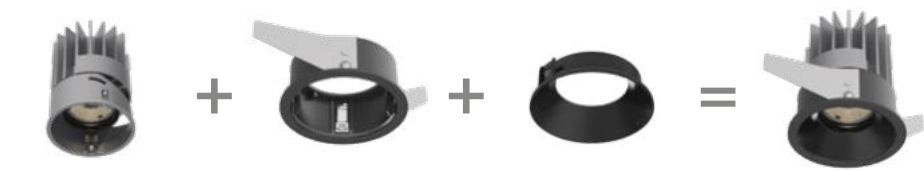

Zeus - Source

Required	Model	Finish	Code	
No	13W	Clear	323688	new
	21W	Clear	323985	new
No	13W	Black	323671	new
	21W	Black	323961	new

LED COB CITIZEN Required - Driver ON/OFF included

Power	Beam	Lumen	CCT	Finish	Code	
13W	40°	980 lm	2700 K	Grey	324807	new
		1020 lm	3000 K	Grey	324814	new
		1050 lm	4000 K	Grey	324821	new

DIMMABLE DRIVER* Optional

	Power	Output	Measure (LxHxW)	Code	
1-10V	21W	350 mA	122x25x40 mm	324906	new
DALI/Push	20W	350 mA	120x29x51 mm	324913	new

LED COB CITIZEN Required - Driver ON/OFF included

Power	Beam	Lumen	CCT	Finish	Code	
21W	40°	1850 lm	2700 K	Grey	324838	new
		1900 lm	3000 K	Grey	324845	new
		2100 lm	4000 K	Grey	324852	new

DIMMABLE DRIVER* Optional

	Power	Output	Measure (LxHxW)	Code	
1-10V/Push	20W	500 mA	110x22x52 mm	324920	new
DALI/Push	20W	500 mA	120x29x51 mm	324937	new

CRI≥90 13W 40° 1020lm 3000K

CRI≥90 21W 40° 1900lm 3000K

* The dimmable power supplies must be ordered in concomitance with the product and will be included inside the fittings by replacing the on-off power supply. ** Lens 40° included.