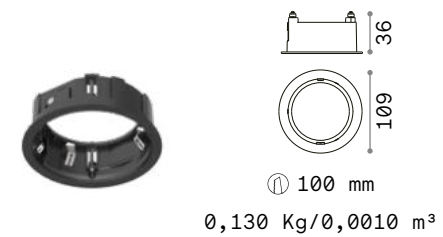

Zeus Round

REFLECTOR Required

Finish	Code	
White	323589	new
Black	323619	new
Gold	323602	new

Finish	Code	
White	323763	new
Black	323770	new
Gold	323794	new

FRAME TRIM

Finish	Code	
White	324869	new
Black	323527	new