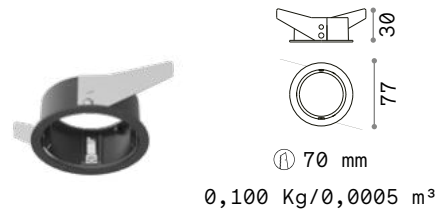

Zeus Round

REFLECTOR Required

Finish	Code	
White	323589	new
Black	323619	new
Gold	323602	new

Finish	Code	
White	323763	new
Black	323770	new
Gold	323794	new

FRAME TRIM

Finish	Code	
White	324869	new
Black	323527	new