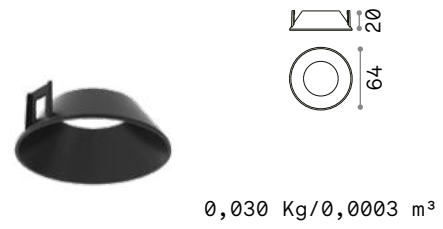

Zeus Round

REFLECTOR Required

Finish	Code	
White	323589	new
Black	323619	new
Gold	323602	new

Finish	Code	
White	323763	new
Black	323770	new
Gold	323794	new

FRAME TRIM

Finish	Code	
White	324869	new
Black	323527	new