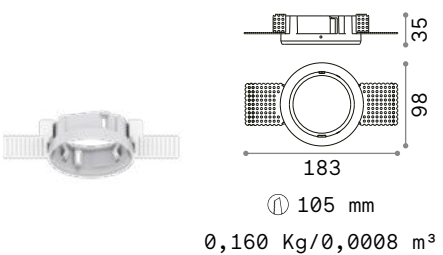

Finish	Code	
White	323725	new