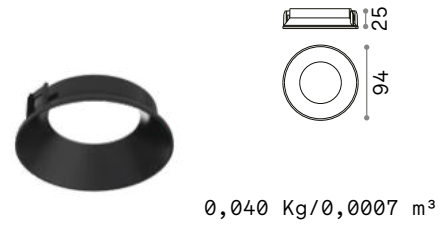

Zeus Round

REFLECTOR Required

Finish	Code	
White	323589	new
Black	323619	new
Gold	323602	new

Finish	Code	
White	323763	new
Black	323770	new
Gold	323794	new

FRAME TRIM

Finish	Code	
White	324869	new
Black	323527	new