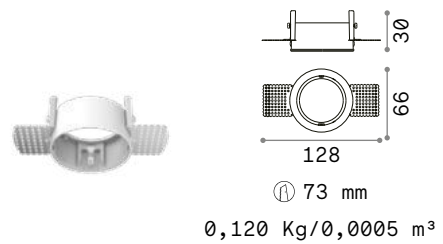

FRAME TRIMLESS

Finish	Code	
White	323541	new