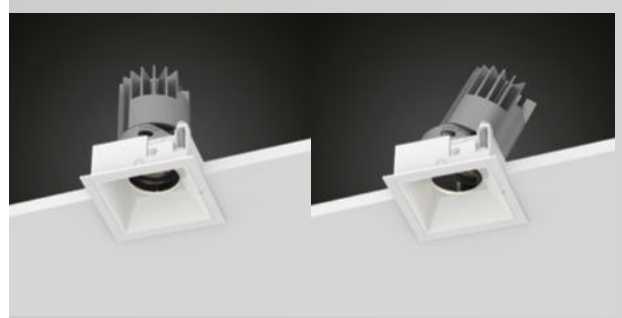

Required	Model	Finish	Code
No	13 W	Clear	323688
	21 W	Clear	323985
No	13 W	Black	323671
	21 W	Black	323961