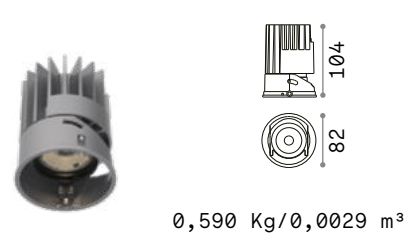

# Zeus - Source

**LED COB CITIZEN** Required - Driver ON/OFF included

Power	Beam	Lumen	CCT	Finish	Code
13 W	40°	980 lm	2700 K	Grey	324807
		1020 lm	3000 K	Grey	324814
		1050 lm	4000 K	Grey	324821

**DIMMABLE DRIVER\*** Optional

	Power	Output	Measure (LxHxW)	Code
1-10V	21 W	350 mA	122 x 25 x 40 mm	324906
DALI/Push	20 W	350 mA	120 x 29 x 51 mm	324913

**LED COB CITIZEN** Required - Driver ON/OFF included

Power	Beam	Lumen	CCT	Finish	Code
21 W	40°	1850 lm	2700 K	Grey	324838
		1900 lm	3000 K	Grey	324845
		2100 lm	4000 K	Grey	324852

**DIMMABLE DRIVER\*** Optional

	Power	Output	Measure (LxHxW)	Code
1-10V/Push	20 W	500 mA	110 x 22 x 52 mm	324920
DALI/Push	20 W	500 mA	120 x 29 x 51 mm	324937

CRI≥90 13W 40° 1020lm 3000K

CRI≥90 21W 40° 1900lm 3000K