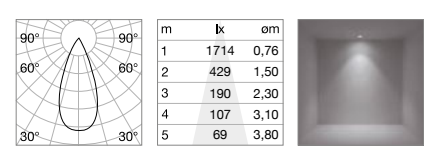

CRI≥90 13W 40° 1020lm 3000K