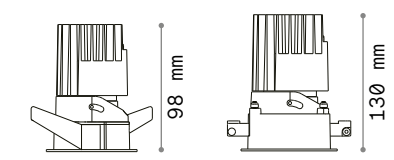

Zeus - Source

LED COB CITIZEN Required - Driver ON/OFF included

Power	Beam	Lumen	CCT	Finish	Code
13 W	40°	980 lm	2700 K	Grey	324807
		1020 lm	3000 K	Grey	324814
		1050 lm	4000 K	Grey	324821

DIMMABLE DRIVER* Optional

	Power	Output	Measure (LxHxW)	Code
1-10V	21 W	350 mA	122 x 25 x 40 mm	324906
DALI/Push	20 W	350 mA	120 x 29 x 51 mm	324913

LED COB CITIZEN Required - Driver ON/OFF included

Power	Beam	Lumen	CCT	Finish	Code
21 W	40°	1850 lm	2700 K	Grey	324838
		1900 lm	3000 K	Grey	324845
		2100 lm	4000 K	Grey	324852

DIMMABLE DRIVER* Optional

	Power	Output	Measure (LxHxW)	Code
1-10V/Push	20 W	500 mA	110 x 22 x 52 mm	324920
DALI/Push	20 W	500 mA	120 x 29 x 51 mm	324937