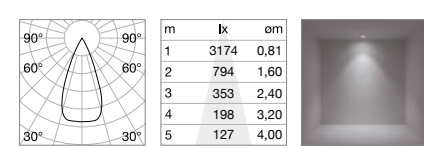

CRI≥90 21W 40° 1900lm 3000K

* The dimmable power supplies must be ordered in concomitance with the product and will be included inside the fittings by replacing the on-off power supply. ** Lens 40° included.