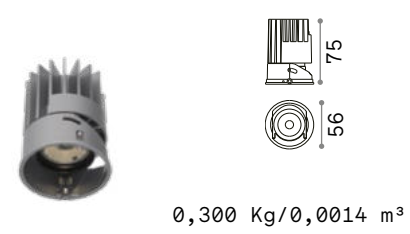

# Zeus - Source

**LED COB CITIZEN** Required - Driver ON/OFF included

Power	Beam	Lumen	CCT	Finish	Code
13 W	40°	980 lm	2700 K	Grey	324807
		1020 lm	3000 K	Grey	324814
		1050 lm	4000 K	Grey	324821

**DIMMABLE DRIVER\*** Optional

	Power	Output	Measure (LxHxW)	Code
1-10V	21 W	350 mA	122 x 25 x 40 mm	324906
DALI/Push	20 W	350 mA	120 x 29 x 51 mm	324913

**LED COB CITIZEN** Required - Driver ON/OFF included

Power	Beam	Lumen	CCT	Finish	Code
21 W	40°	1850 lm	2700 K	Grey	324838
		1900 lm	3000 K	Grey	324845
		2100 lm	4000 K	Grey	324852

**DIMMABLE DRIVER\*** Optional

	Power	Output	Measure (LxHxW)	Code
1-10V/Push	20 W	500 mA	110 x 22 x 52 mm	324920
DALI/Push	20 W	500 mA	120 x 29 x 51 mm	324937

CRI≥90 13W 40° 1020lm 3000K

CRI≥90 21W 40° 1900lm 3000K