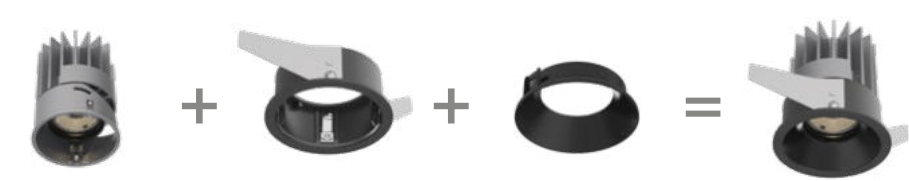

# Zeus - Source

**LED COB CITIZEN** Required - Driver ON/OFF included

Power	Beam	Lumen	CCT	Finish	Code
13 W	40°	980 lm	2700 K	Grey	324807
		1020 lm	3000 K	Grey	324814
		1050 lm	4000 K	Grey	324821

**DIMMABLE DRIVER\*** Optional

	Power	Output	Measure (LxHxW)	Code
1-10V	21 W	350 mA	122 x 25 x 40 mm	324906
DALI/Push	20 W	350 mA	120 x 29 x 51 mm	324913

**LED COB CITIZEN** Required - Driver ON/OFF included

Power	Beam	Lumen	CCT	Finish	Code
21 W	40°	1850 lm	2700 K	Grey	324838
		1900 lm	3000 K	Grey	324845
		2100 lm	4000 K	Grey	324852

**DIMMABLE DRIVER\*** Optional

	Power	Output	Measure (LxHxW)	Code
1-10V/Push	20 W	500 mA	110 x 22 x 52 mm	324920
DALI/Push	20 W	500 mA	120 x 29 x 51 mm	324937

CRI≥90 13W 40° 1020lm 3000K

CRI≥90 21W 40° 1900lm 3000K

\* The dimmable power supplies must be ordered in concomitance with the product and will be included inside the fittings by replacing the on-off power supply. \*\* Lens 40° included.

Required	Model	Finish	Code
No	13 W	Clear	323688
	21 W	Clear	323985
No	13 W	Black	323671
	21 W	Black	323961