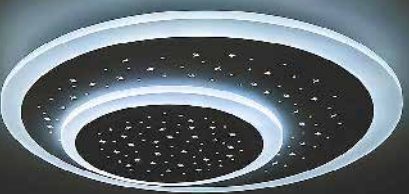

3264

TANELI

3264

3097

3098

3097 (M) (A)

LED / 41W
(3053lm, 3000K-6500K) incl.
IP20 • 528
white

3098 (M) (A)