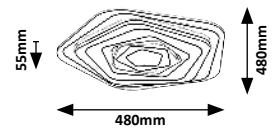

3264

TANELI

3264

3097

3098

3097 (M) (A)

LED / 41W
(3053lm, 3000K-6500K) incl.
IP20 • 528
white

3098 (M) (A)