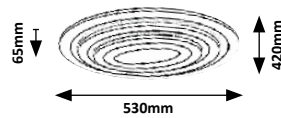

3264

TANELI

3264

3097

3098

3097 (M) (A)

LED / 41W
(3053lm, 3000K-6500K) incl.
IP20 • 528
white

3098 (M) (A)