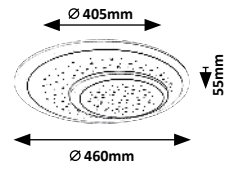

3264

TANELI

3264

3097

3098

3097 (M) (A)

LED / 41W
(3053lm, 3000K-6500K) incl.
IP20 • 528
white

3098 (M) (A)

LED / 54W
(4101lm, 3000K-6500K) incl.
IP20 • 528
white

3264 (M) (A)

LED / 47W
(2440lm, 3000K-6000K) incl.
IP20 • 528
white