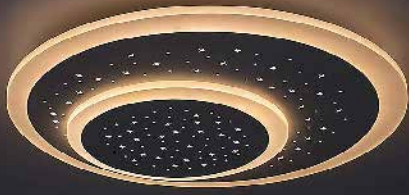

3264

TANELI

3264

3097

3098

3097 (M) (A)

LED / 41W
(3053lm, 3000K-6500K) incl.
IP20 • 528
white

3098 (M) (A)