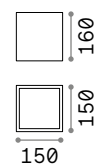

## Techo new

Powder coated die-cast aluminum body. Tempered frosted clear glass diffuser. Available with anthracite, white, grey, coffee or black finish.

IP54

1,700 Kg / 0,0049 m<sup>3</sup>  
GU10 max 1x 20W

- 251523 White
- 326887 Grey new
- 251516 Anthracit.
- 251530 Black
- 251547 Coffee

4000 K  
820 lm  
253398

IP54

0,600 Kg / 0,0012 m<sup>3</sup>  
GU10 max 1x 20W

- 251561 White
- 326894 Grey new
- 251554 Anthracit.
- 251578 Black
- 251592 Coffee