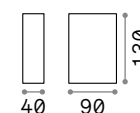

Tetris-2

Aluminum body with matt anthracite or white powder coating. Clear tempered glass diffuser. Up-and-down light emission.

IP44

0,520 Kg / 0,0018 m³
G9 max 2 x 15W

269221 White
113791 Anthracit.

4000 K
530 lm
307879