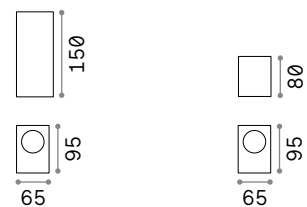

# Up <sup>new</sup>

Powder coated die-cast aluminum body. Clear Pyrex glass diffusers. Available finishes: anthracite, white, coffee, grey or black.

IP44

0,520 Kg / 0,0019 m<sup>3</sup>  
G9 max 2 x 15W

115320 White	115290 White
326993 Grey <sup>new</sup>	326986 Grey <sup>new</sup>
115337 Anthracit.	115306 Anthracit.
115344 Black	115313 Black
213354 Coffee	213347 Coffee