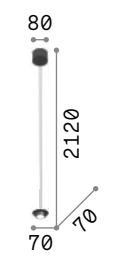

# Rubber new

Matt varnished metal ceiling cap. Clear PVC cable. Matt clear silicon glass holder element. Blown glass diffuser. Ceiling cap available finishes: white, black. Glass available finishes: amber, smoky, satin, clear.

**LED** LED source 3000 K, 50.000 h life.

IP20

1,200 Kg / 0,0013 m<sup>3</sup>  
LED 4W / 400 lm

0,300 Kg / 0,0114 m<sup>3</sup>

- |        |       |     |        |            |     |
|--------|-------|-----|--------|------------|-----|
| 327365 | White | new | 289786 | Clear      | new |
| 327372 | Black | new | 289939 | White      | new |
|        |       |     | 289908 | Smok. Gra. | new |
|        |       |     | 289915 | Amber      | new |

IP20

0,800 Kg / 0,0013 m<sup>3</sup>  
LED 2W / 150 lm

0,250 Kg / 0,0054 m<sup>3</sup>

- |        |       |     |        |            |     |        |            |     |
|--------|-------|-----|--------|------------|-----|--------|------------|-----|
| 327389 | White | new | 289861 | Clear      | new | 289878 | Clear      | new |
| 327396 | Black | new | 327433 | White      | new | 327426 | White      | new |
|        |       |     | 327457 | Smok. Gra. | new | 327440 | Smok. Gra. | new |
|        |       |     | 327419 | Amber      | new | 327402 | Amber      | new |