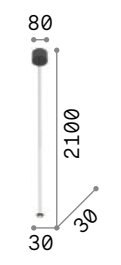

# Rubber new

Matt varnished metal ceiling cap. Clear PVC cable. Matt clear silicon glass holder element. Blown glass diffuser. Ceiling cap available finishes: white, black. Glass available finishes: amber, smoky, satin, clear.

**LED** LED source 3000 K, 50.000 h life.

IP20

1,200 Kg / 0,0013 m<sup>3</sup>  
LED 4W / 400 lm

0,300 Kg / 0,0114 m<sup>3</sup>

- |        |       |     |        |            |     |
|--------|-------|-----|--------|------------|-----|
| 327365 | White | new | 289786 | Clear      | new |
| 327372 | Black | new | 289939 | White      | new |
|        |       |     | 289908 | Smok. Gra. | new |
|        |       |     | 289915 | Amber      | new |

IP20

0,800 Kg / 0,0013 m<sup>3</sup>  
LED 2W / 150 lm

0,250 Kg / 0,0054 m<sup>3</sup>

- |        |       |     |        |            |     |        |            |     |
|--------|-------|-----|--------|------------|-----|--------|------------|-----|
| 327389 | White | new | 289861 | Clear      | new | 289878 | Clear      | new |
| 327396 | Black | new | 327433 | White      | new | 327426 | White      | new |
|        |       |     | 327457 | Smok. Gra. | new | 327440 | Smok. Gra. | new |
|        |       |     | 327419 | Amber      | new | 327402 | Amber      | new |