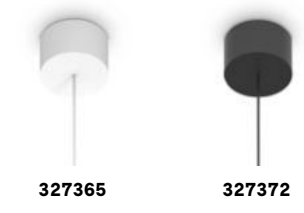

# Rubber new

Matt varnished metal ceiling cap. Clear PVC cable. Matt clear silicon glass holder element. Blown glass diffuser. Ceiling cap available finishes: white, black. Glass available finishes: amber, smoky, satin, clear.

**LED** LED source 3000 K, 50.000 h life.

IP20

1,200 Kg / 0,0013 m<sup>3</sup>  
LED 4W / 400 lm

0,300 Kg / 0,0114 m<sup>3</sup>

- |        |       |     |        |            |     |
|--------|-------|-----|--------|------------|-----|
| 327365 | White | new | 289786 | Clear      | new |
| 327372 | Black | new | 289939 | White      | new |
|        |       |     | 289908 | Smok. Gra. | new |
|        |       |     | 289915 | Amber      | new |

IP20

0,800 Kg / 0,0013 m<sup>3</sup>  
LED 2W / 150 lm

0,250 Kg / 0,0054 m<sup>3</sup>

- |        |       |     |        |            |     |        |            |     |
|--------|-------|-----|--------|------------|-----|--------|------------|-----|
| 327389 | White | new | 289861 | Clear      | new | 289878 | Clear      | new |
| 327396 | Black | new | 327433 | White      | new | 327426 | White      | new |
|        |       |     | 327457 | Smok. Gra. | new | 327440 | Smok. Gra. | new |
|        |       |     | 327419 | Amber      | new | 327402 | Amber      | new |