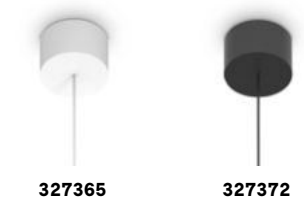

# Rubber new

Matt varnished metal ceiling cap.  
Clear PVC cable. Matt clear silicon  
glass holder element. Blown glass  
diffuser. Ceiling cap available  
finishes: white, black. Glass  
available finishes: amber, smoky,  
satin, clear.

**LED** LED source 3000 K, 50.000 h life.

IP20

1,200 Kg / 0,0013 m<sup>3</sup>  
LED 4W / 400 lm

IP20

0,800 Kg / 0,0013 m<sup>3</sup>  
LED 2W / 150 lm

0,250 Kg / 0,0054 m<sup>3</sup>

0,200 Kg / 0,0020 m<sup>3</sup>