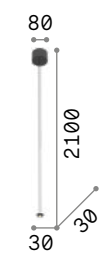

# Rubber new

Matt varnished metal ceiling cap.  
Clear PVC cable. Matt clear silicon  
glass holder element. Blown glass  
diffuser. Ceiling cap available  
finishes: white, black. Glass  
available finishes: amber, smoky,  
satin, clear.

**LED** LED source 3000 K, 50.000 h life.

IP20

1,200 Kg / 0,0013 m<sup>3</sup>  
LED 4W / 400 lm

IP20

0,800 Kg / 0,0013 m<sup>3</sup>  
LED 2W / 150 lm

0,250 Kg / 0,0054 m<sup>3</sup>

0,200 Kg / 0,0020 m<sup>3</sup>