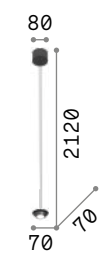

# Rubber new

Matt varnished metal ceiling cap.  
Clear PVC cable. Matt clear silicon  
glass holder element. Blown glass  
diffuser. Ceiling cap available  
finishes: white, black. Glass  
available finishes: amber, smoky,  
satin, clear.

**LED** LED source 3000 K, 50.000 h life.

IP20

1,200 Kg / 0,0013 m<sup>3</sup>  
LED 4W / 400 lm

IP20

0,800 Kg / 0,0013 m<sup>3</sup>  
LED 2W / 150 lm

0,250 Kg / 0,0054 m<sup>3</sup>

0,200 Kg / 0,0020 m<sup>3</sup>