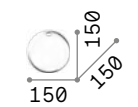

# Rubber new

Matt varnished metal ceiling cap.  
Clear PVC cable. Matt clear silicon  
glass holder element. Blown glass  
diffuser. Ceiling cap available  
finishes: white, black. Glass  
available finishes: amber, smoky,  
satin, clear.

**LED** LED source 3000 K, 50.000 h life.

IP20

1,200 Kg / 0,0013 m<sup>3</sup>  
LED 4W / 400 lm

IP20

0,800 Kg / 0,0013 m<sup>3</sup>  
LED 2W / 150 lm

0,250 Kg / 0,0054 m<sup>3</sup>

0,200 Kg / 0,0020 m<sup>3</sup>